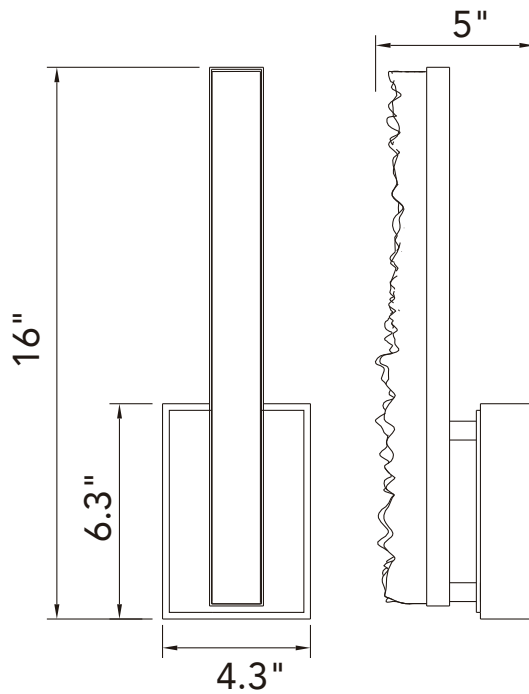

PROJECT: _____
 FIXTURE TYPE: _____
 LOCATION: _____
 CONTACT/PHONE: _____

Item	1588W5-1-624
Collection	STAGGER
Category	Wall Light
Finish	Brass
Glass	Artisanal Glass
Crystal	-----
Acrylic	-----

Shade Color	-----
Min Assembled Height	16"
Max Assembled Height	-----
Width	4.3"
Length	-----
Extension Wall Mounts	5"
Input	120V AC,60HZ,AC

Lumens	520
Light Source	Integrated LED
Bulb Info.	10W
Included	Yes
Dimmable	Yes
Colour Temp	3000
Weight	5.57 Lbs

CWI Lighting
 140 Steelcase Rd W
 Markham, ON L3R 3J9
 Canada

CWI Lighting
 295 Fire Tower Dr
 Tonawanda, NY 14150
 USA