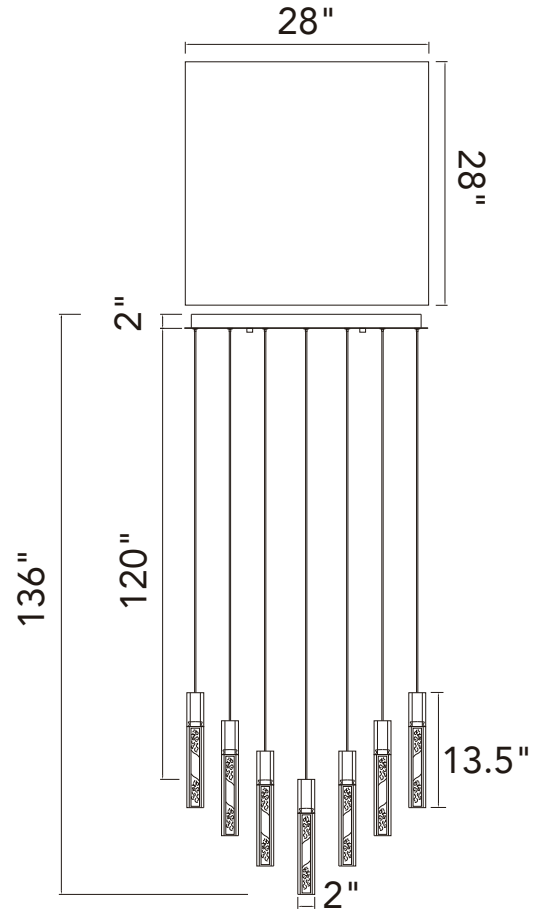

PROJECT: _____
 FIXTURE TYPE: _____
 LOCATION: _____
 CONTACT/PHONE: _____

Item	1589P28-25-101
Collection	GRETA
Category	Chandelier
Finish	Black
Glass	Artisanal Glass
Crystal	-----
Acrylic	-----

Shade Color	-----
Min Assembled Height	16"
Max Assembled Height	136"
Width	28"
Length	28"
Extension Wall Mounts	-----
Input	120V AC,60HZ,AC

Lumens	5720
Light Source	Integrated LED
Bulb Info.	110W
Included	Yes
Dimmable	Yes
Colour Temp	3000
Weight	55.39 Lbs

CWI Lighting
 140 Steelcase Rd W
 Markham, ON L3R 3J9
 Canada

CWI Lighting
 295 Fire Tower Dr
 Tonawanda, NY 14150
 USA