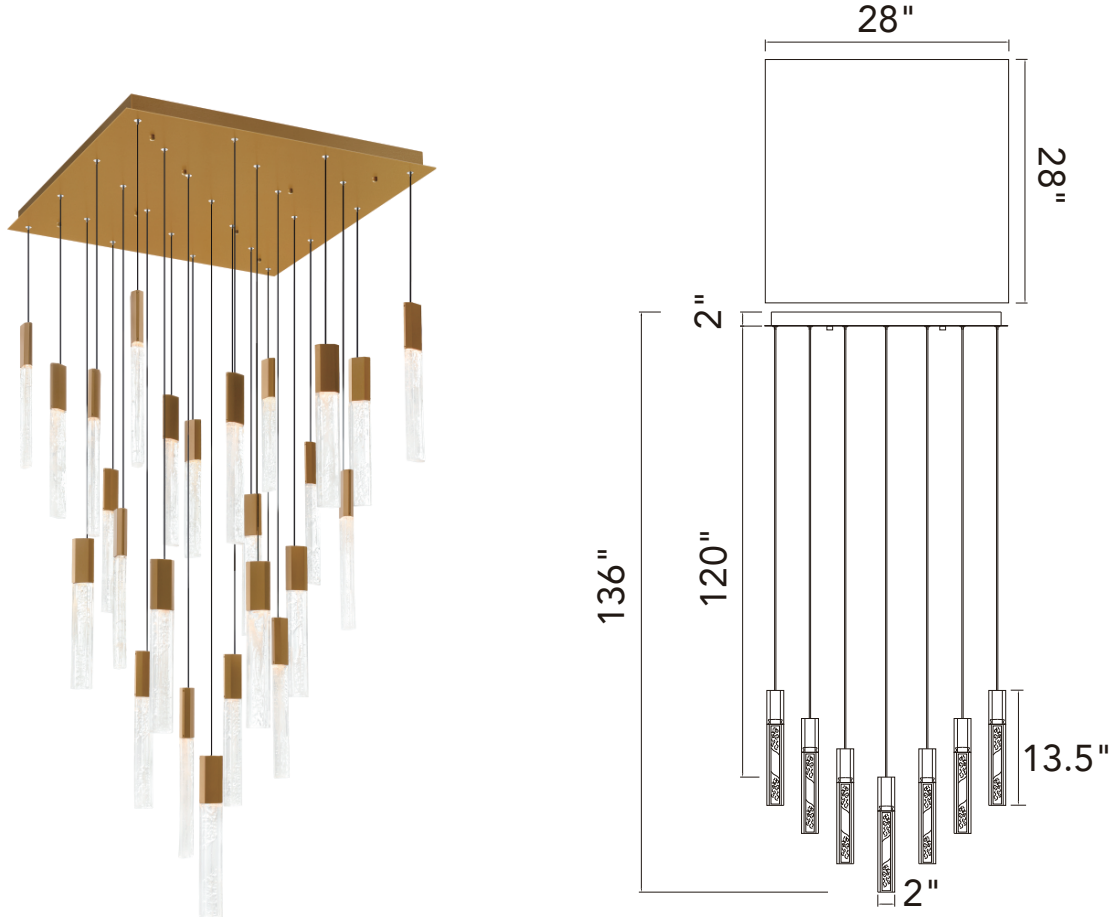

PROJECT: _____
 FIXTURE TYPE: _____
 LOCATION: _____
 CONTACT/PHONE: _____

Item	1589P28-25-624
Collection	GRETA
Category	Chandelier
Finish	Brass
Glass	Artisanal Glass
Crystal	-----
Acrylic	-----

Shade Color	-----
Min Assembled Height	16"
Max Assembled Height	136"
Width	28"
Length	28"
Extension Wall Mounts	-----
Input	120V AC,60HZ,AC

Lumens	5720
Light Source	Integrated LED
Bulb Info.	110W
Included	Yes
Dimmable	Yes
Colour Temp	3000
Weight	55.39 Lbs

CWI Lighting
 140 Steelcase Rd W
 Markham, ON L3R 3J9
 Canada

CWI Lighting
 295 Fire Tower Dr
 Tonawanda, NY 14150
 USA