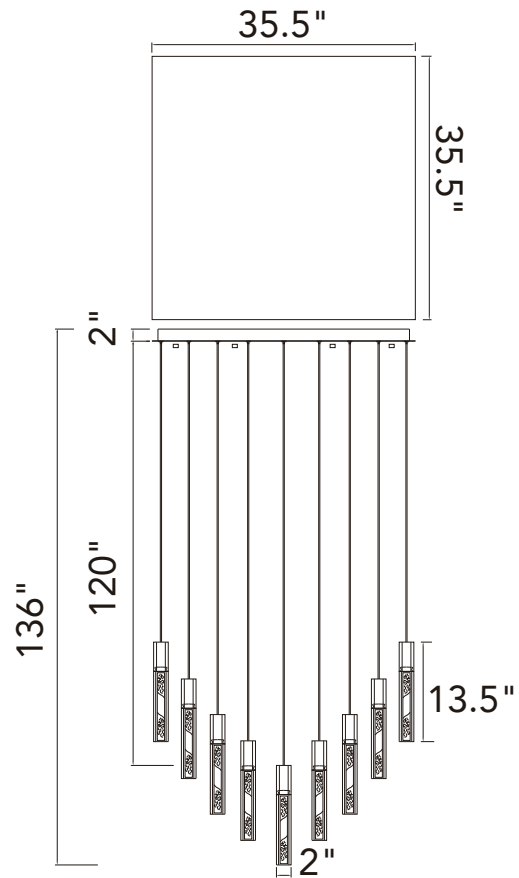

PROJECT: _____
 FIXTURE TYPE: _____
 LOCATION: _____
 CONTACT/PHONE: _____

Item	1589P36-41-101
Collection	GRETA
Category	Chandelier
Finish	Black
Glass	Artisanal Glass
Crystal	-----
Acrylic	-----

Shade Color	-----
Min Assembled Height	16"
Max Assembled Height	136"
Width	36"
Length	36"
Extension Wall Mounts	-----
Input	120V AC,60HZ,AC

Lumens	9880
Light Source	Integrated LED
Bulb Info.	190W
Included	Yes
Dimmable	Yes
Colour Temp	3000
Weight	95.30 Lbs

CWI Lighting
 140 Steelcase Rd W
 Markham, ON L3R 3J9
 Canada

CWI Lighting
 295 Fire Tower Dr
 Tonawanda, NY 14150
 USA