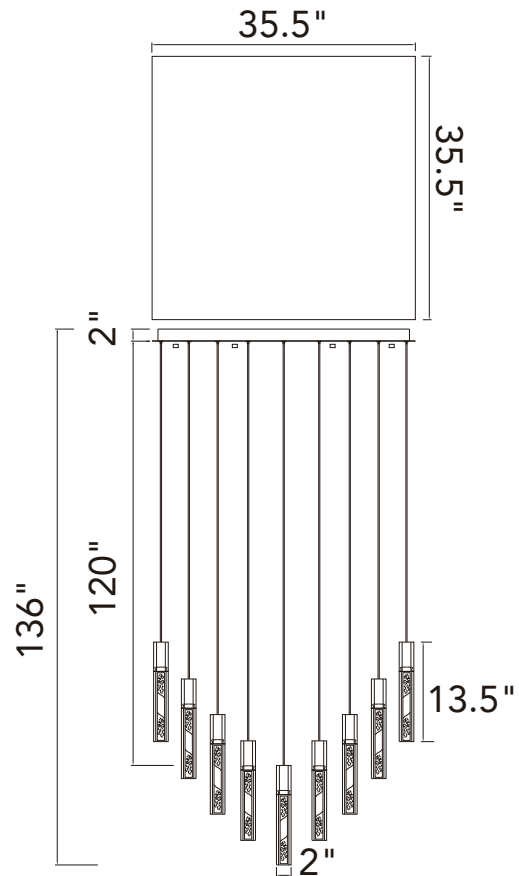

PROJECT: _____
 FIXTURE TYPE: _____
 LOCATION: _____
 CONTACT/PHONE: _____

Item	1589P36-41-624
Collection	GRETA
Category	Chandelier
Finish	Brass
Glass	Artisanal Glass
Crystal	-----
Acrylic	-----

Shade Color	-----
Min Assembled Height	16"
Max Assembled Height	136"
Width	36"
Length	36"
Extension Wall Mounts	-----
Input	120V AC,60HZ,AC

Lumens	9880
Light Source	Integrated LED
Bulb Info.	190W
Included	Yes
Dimmable	Yes
Colour Temp	3000
Weight	95.30 Lbs

CWI Lighting
 140 Steelcase Rd W
 Markham, ON L3R 3J9
 Canada

CWI Lighting
 295 Fire Tower Dr
 Tonawanda, NY 14150
 USA