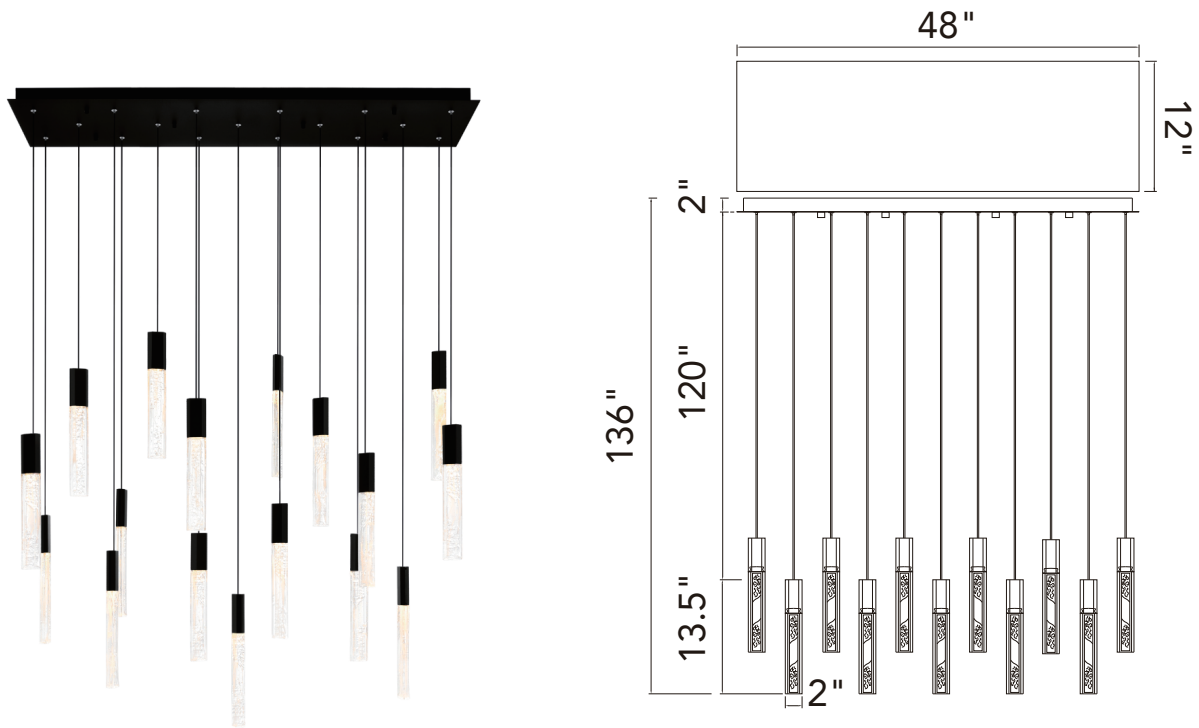

PROJECT: \_\_\_\_\_  
 FIXTURE TYPE: \_\_\_\_\_  
 LOCATION: \_\_\_\_\_  
 CONTACT/PHONE: \_\_\_\_\_

Item	1589P48-17-101-RC
Collection	GRETA
Category	Chandelier
Finish	Black
Glass	Artisanal Glass
Crystal	-----
Acrylic	-----

Shade Color	-----
Min Assembled Height	16"
Max Assembled Height	136"
Width	48"
Length	12"
Extension Wall Mounts	-----
Input	120V AC,60HZ,AC

Lumens	3640
Light Source	Integrated LED
Bulb Info.	70W
Included	Yes
Dimmable	Yes
Colour Temp	3000
Weight	35.95 Lbs