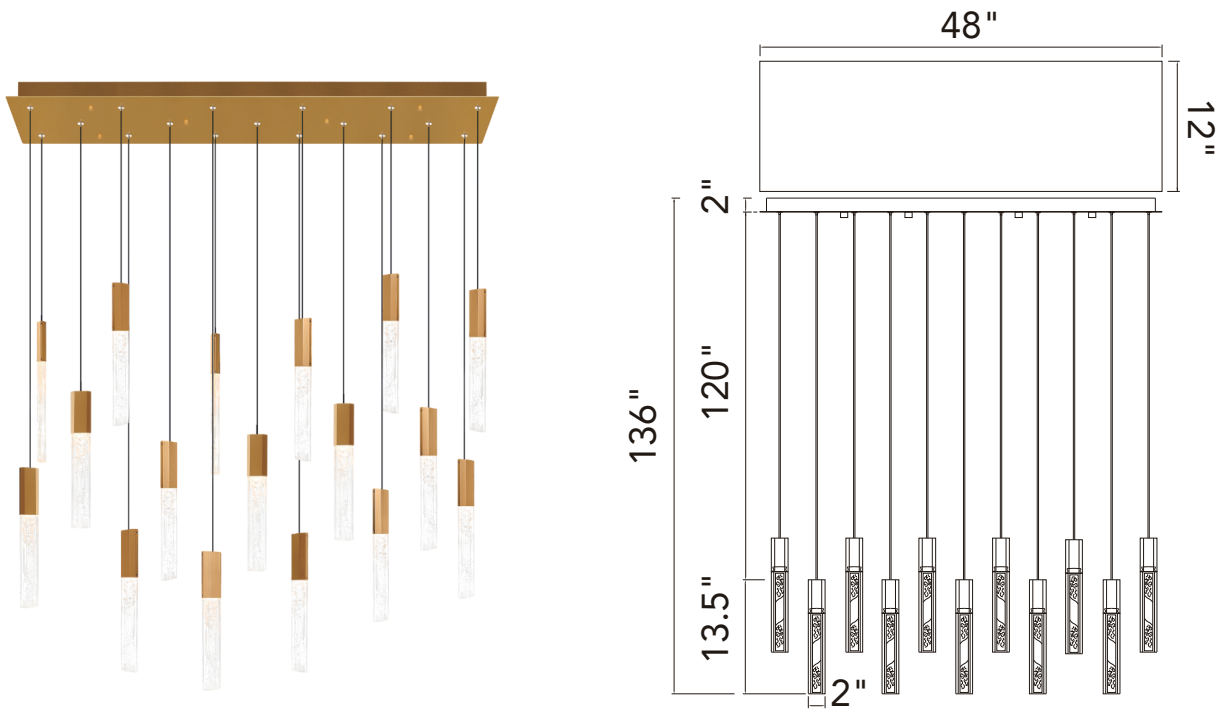

PROJECT: _____
 FIXTURE TYPE: _____
 LOCATION: _____
 CONTACT/PHONE: _____

Item	1589P48-17-624-RC
Collection	GRETA
Category	Chandelier
Finish	Brass
Glass	Artisanal Glass
Crystal	-----
Acrylic	-----

Shade Color	-----
Min Assembled Height	16"
Max Assembled Height	136"
Width	48"
Length	12"
Extension Wall Mounts	-----
Input	120V AC,60HZ,AC

Lumens	3640
Light Source	Integrated LED
Bulb Info.	70W
Included	Yes
Dimmable	Yes
Colour Temp	3000
Weight	35.95 Lbs

CWI Lighting
 140 Steelcase Rd W
 Markham, ON L3R 3J9
 Canada

CWI Lighting
 295 Fire Tower Dr
 Tonawanda, NY 14150
 USA