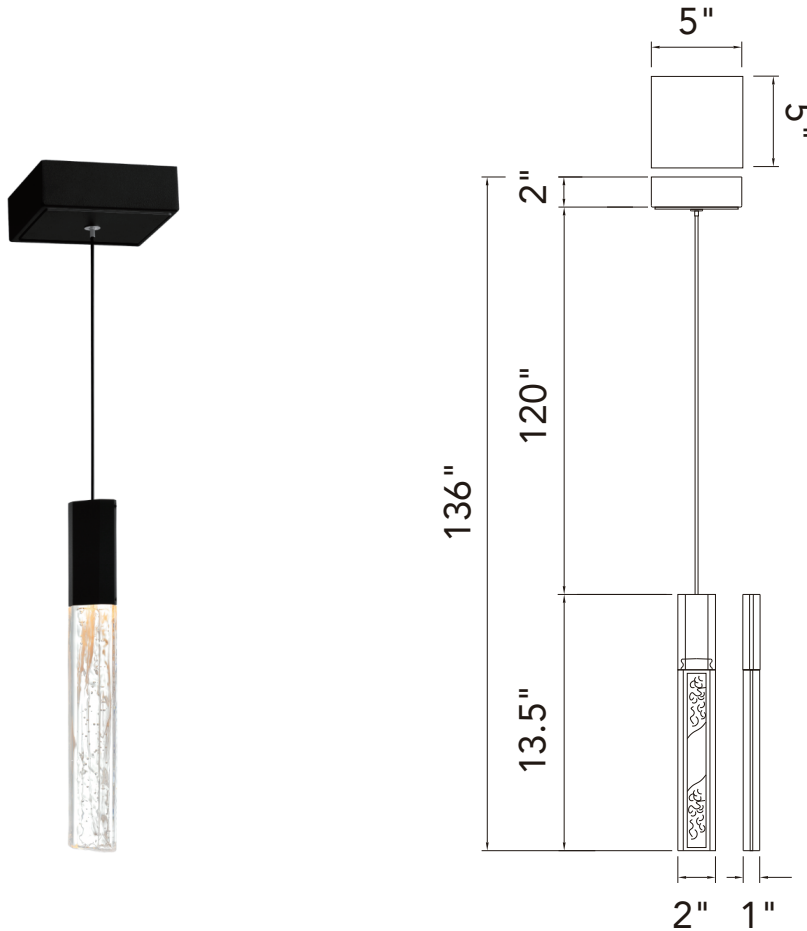

PROJECT: _____
 FIXTURE TYPE: _____
 LOCATION: _____
 CONTACT/PHONE: _____

Item	1589P5-1-101
Collection	GRETA
Category	Pendant
Finish	Black
Glass	Artisanal Glass
Crystal	-----
Acrylic	-----

Shade Color	-----
Min Assembled Height	16"
Max Assembled Height	136"
Width	2"
Length	1"
Extension Wall Mounts	-----
Input	120V AC,60HZ,AC

Lumens	260
Light Source	Integrated LED
Bulb Info.	5W
Included	Yes
Dimmable	Yes
Colour Temp	3000
Weight	2.86 Lbs

CWI Lighting
 140 Steelcase Rd W
 Markham, ON L3R 3J9
 Canada

CWI Lighting
 295 Fire Tower Dr
 Tonawanda, NY 14150
 USA