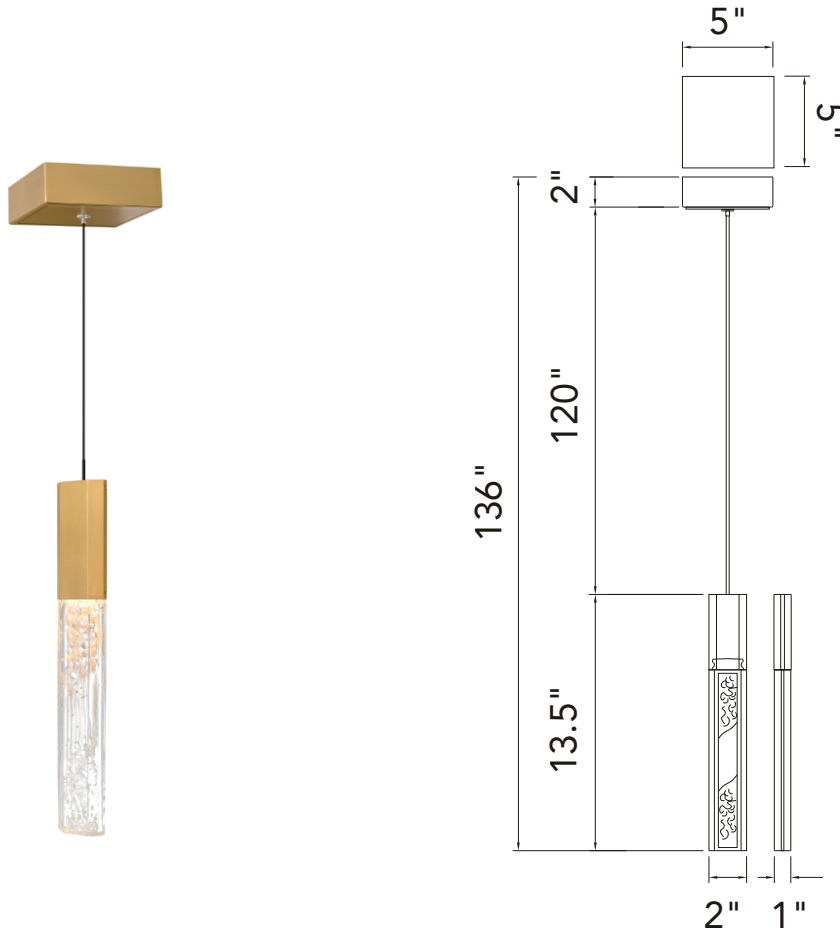

PROJECT: \_\_\_\_\_  
 FIXTURE TYPE: \_\_\_\_\_  
 LOCATION: \_\_\_\_\_  
 CONTACT/PHONE: \_\_\_\_\_

Item	1589P5-1-624
Collection	GRETA
Category	Pendant
Finish	Brass
Glass	Artisanal Glass
Crystal	-----
Acrylic	-----

Shade Color	-----
Min Assembled Height	16"
Max Assembled Height	136"
Width	2"
Length	1"
Extension Wall Mounts	-----
Input	120V AC,60HZ,AC

Lumens	260
Light Source	Integrated LED
Bulb Info.	5W
Included	Yes
Dimmable	Yes
Colour Temp	3000
Weight	2.86 Lbs