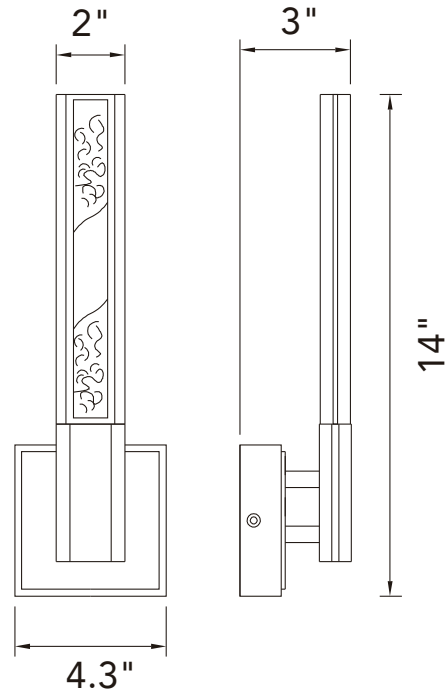

PROJECT: \_\_\_\_\_  
 FIXTURE TYPE: \_\_\_\_\_  
 LOCATION: \_\_\_\_\_  
 CONTACT/PHONE: \_\_\_\_\_

Item	1589W5-101
Collection	GRETA
Category	Wall Light
Finish	Black
Glass	Artisanal Glass
Crystal	-----
Acrylic	-----

Shade Color	-----
Min Assembled Height	14.5"
Max Assembled Height	-----
Width	4.3"
Length	-----
Extension Wall Mounts	3"
Input	120V AC,60HZ,AC

Lumens	260
Light Source	Integrated LED
Bulb Info.	5W
Included	Yes
Dimmable	Yes
Colour Temp	3000
Weight	2.98 Lbs