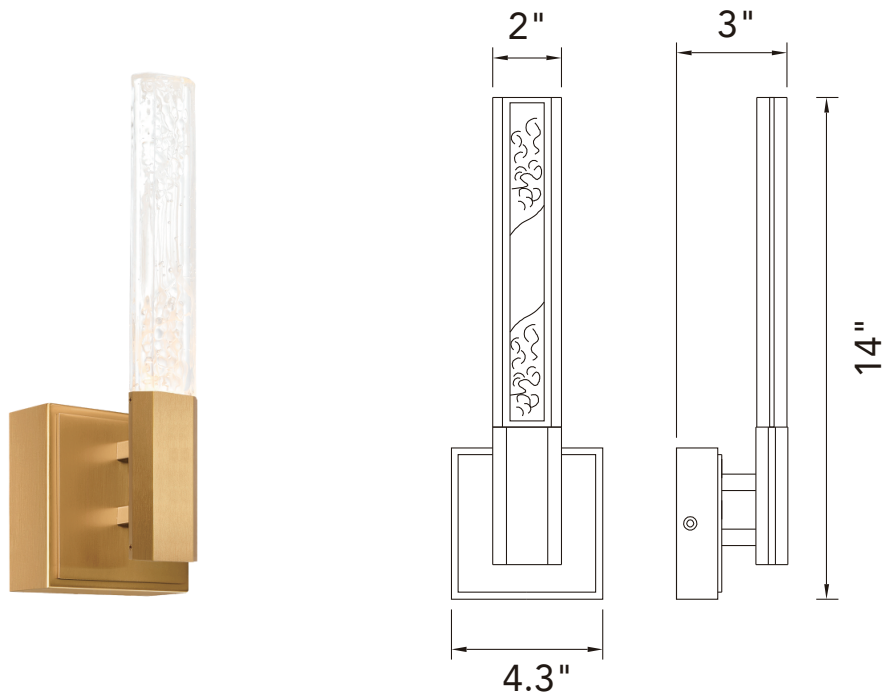

PROJECT: \_\_\_\_\_  
 FIXTURE TYPE: \_\_\_\_\_  
 LOCATION: \_\_\_\_\_  
 CONTACT/PHONE: \_\_\_\_\_

Item	1589W5-624
Collection	GRETA
Category	Wall Light
Finish	Brass
Glass	Artisanal Glass
Crystal	-----
Acrylic	-----

Shade Color	-----
Min Assembled Height	14.5"
Max Assembled Height	-----
Width	4.3"
Length	-----
Extension Wall Mounts	3"
Input	120V AC,60HZ,AC

Lumens	260
Light Source	Integrated LED
Bulb Info.	5W
Included	Yes
Dimmable	Yes
Colour Temp	3000
Weight	2.98 Lbs