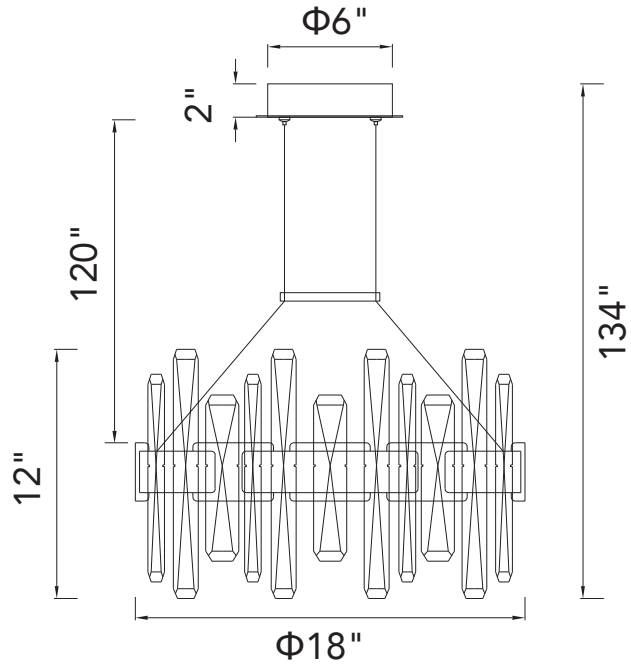

PROJECT: _____
 FIXTURE TYPE: _____
 LOCATION: _____
 CONTACT/PHONE: _____

Item	1592P18-612
Collection	AYA
Category	Chandelier
Finish	Pearl Black & Titanium Gold
Glass	-----
Crystal	Clear
Acrylic	-----

Shade Color	-----
Min Assembled Height	26"
Max Assembled Height	134"
Width	18"
Length	-----
Extension Wall Mounts	-----
Input	120V AC,60HZ,AC

Lumens	1820
Light Source	Integrated LED
Bulb Info.	35W
Included	Yes
Dimmable	Yes
Colour Temp	3000
Weight	22.0 Lbs