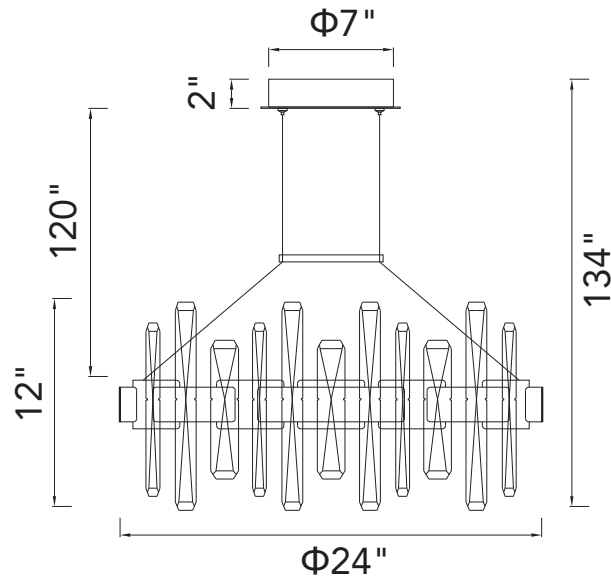

PROJECT: _____
 FIXTURE TYPE: _____
 LOCATION: _____
 CONTACT/PHONE: _____

Item	1592P24-612
Collection	AYA
Category	Chandelier
Finish	Pearl Black & Titanium Gold
Glass	-----
Crystal	Clear
Acrylic	-----

Shade Color	-----
Min Assembled Height	26"
Max Assembled Height	134"
Width	24"
Length	-----
Extension Wall Mounts	-----
Input	120V AC,60HZ,AC

Lumens	2600
Light Source	Integrated LED
Bulb Info.	50W
Included	Yes
Dimmable	Yes
Colour Temp	3000
Weight	28.6 Lbs