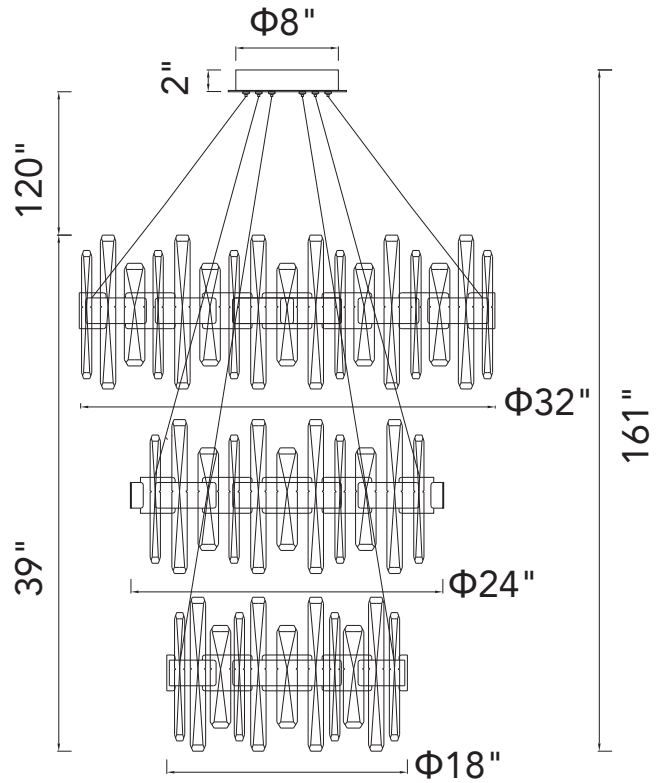

PROJECT: \_\_\_\_\_

FIXTURE TYPE: \_\_\_\_\_

LOCATION: \_\_\_\_\_

CONTACT/PHONE: \_\_\_\_\_

Item	1592P32-3-612
Collection	AYA
Category	Chandelier
Finish	Pearl Black & Titanium Gold
Glass	-----
Crystal	Clear
Acrylic	-----

Shade Color	-----
Min Assembled Height	53"
Max Assembled Height	161"
Width	32"
Length	-----
Extension Wall Mounts	-----
Input	120V AC,60HZ,AC

Lumens	7800
Light Source	Integrated LED
Bulb Info.	150W
Included	Yes
Dimmable	Yes
Colour Temp	3000
Weight	77 Lbs