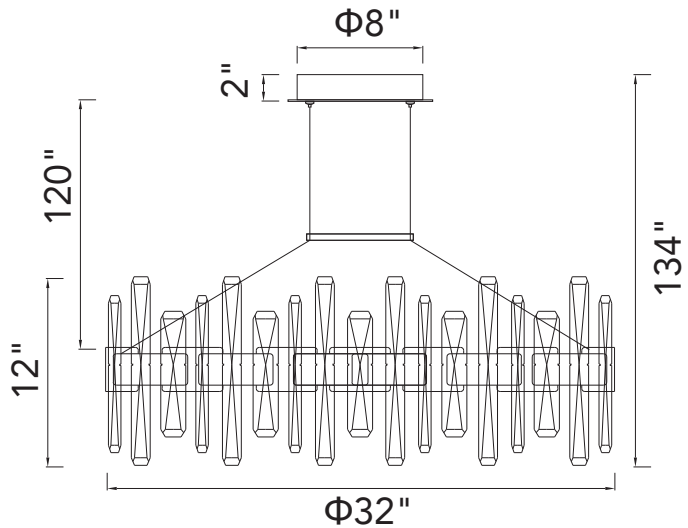

PROJECT: _____
 FIXTURE TYPE: _____
 LOCATION: _____
 CONTACT/PHONE: _____

Item	1592P32-612
Collection	AYA
Category	Chandelier
Finish	Pearl Black & Titanium Gold
Glass	-----
Crystal	Clear
Acrylic	-----

Shade Color	-----
Min Assembled Height	26"
Max Assembled Height	134"
Width	32"
Length	-----
Extension Wall Mounts	-----
Input	120V AC,60HZ,AC

Lumens	3380
Light Source	Integrated LED
Bulb Info.	65W
Included	Yes
Dimmable	Yes
Colour Temp	3000
Weight	37.4 Lbs