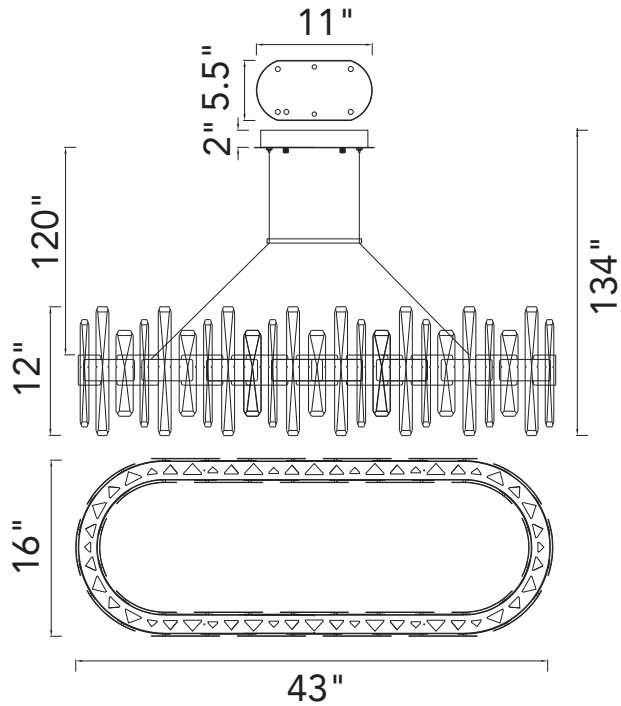

PROJECT: _____
 FIXTURE TYPE: _____
 LOCATION: _____
 CONTACT/PHONE: _____

Item	1592P43-612-RC
Collection	AYA
Category	Chandelier
Finish	Pearl Black & Titanium Gold
Glass	-----
Crystal	Clear
Acrylic	-----

Shade Color	-----
Min Assembled Height	26"
Max Assembled Height	134"
Width	43"
Length	16"
Extension Wall Mounts	-----
Input	120V AC,60HZ,AC

Lumens	3900
Light Source	Integrated LED
Bulb Info.	75W
Included	Yes
Dimmable	Yes
Colour Temp	3000
Weight	39.6 Lbs