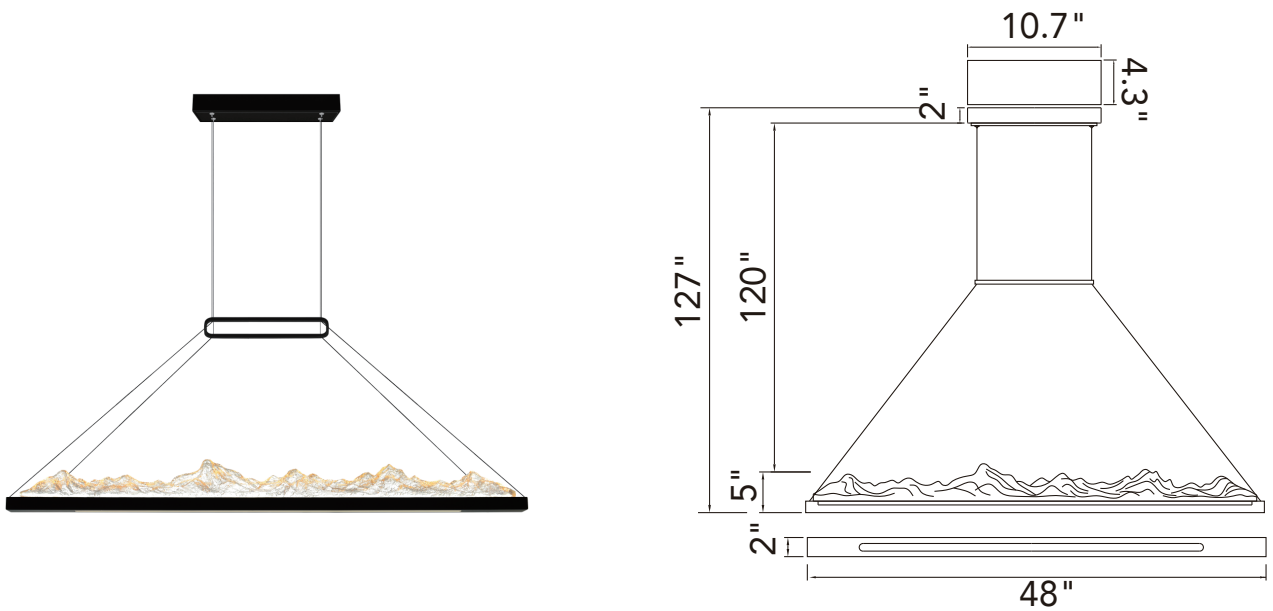

PROJECT: _____
 FIXTURE TYPE: _____
 LOCATION: _____
 CONTACT/PHONE: _____

Item	1601P48-101	Shade Color	-----	Lumens	1300
Collection	HIMALAYAS	Min Assembled Height	19"	Light Source	Integrated LED
Category	Chandelier	Max Assembled Height	127"	Bulb Info.	25W
Finish	Black	Width	49.5"	Included	Yes
Glass	Artisanal Glass	Length	2"	Dimmable	Yes
Crystal	-----	Extension Wall Mounts	-----	Colour Temp	3000/4000/5000
Acrylic	-----	Input	120V AC,60HZ,AC	Weight	13.2 Lbs