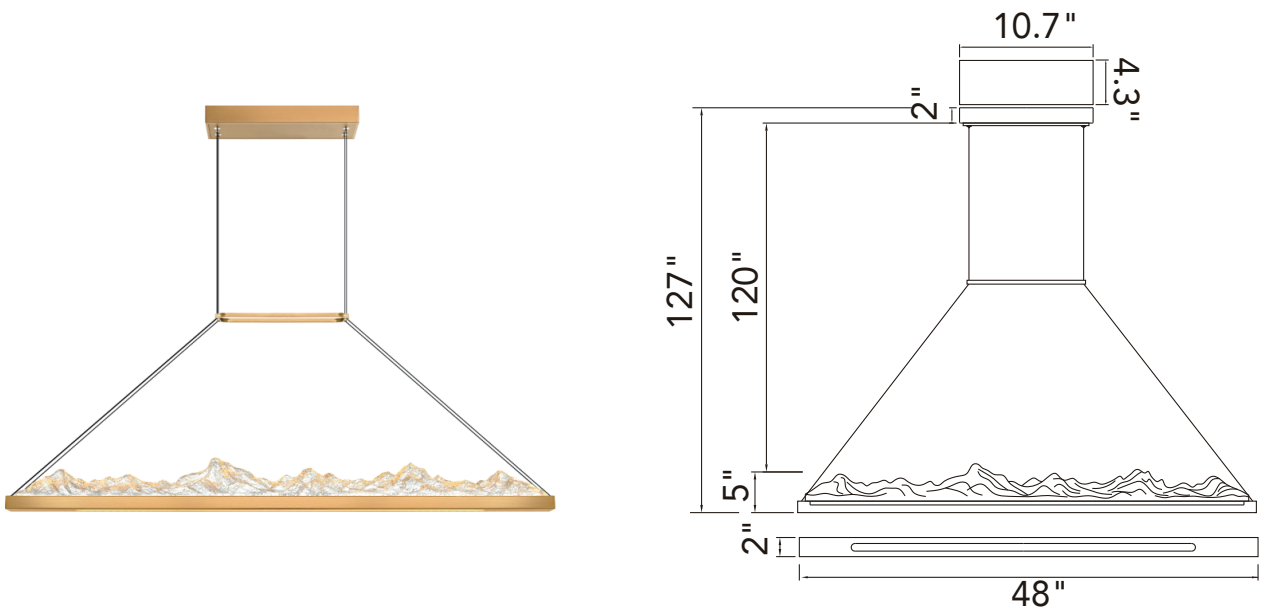

PROJECT: _____
 FIXTURE TYPE: _____
 LOCATION: _____
 CONTACT/PHONE: _____

Item	1601P48-624	Shade Color	-----	Lumens	1300
Collection	HIMALAYAS	Min Assembled Height	19"	Light Source	Integrated LED
Category	Chandelier	Max Assembled Height	127"	Bulb Info.	25W
Finish	Brass	Width	49.5"	Included	Yes
Glass	Artisanal Glass	Length	2"	Dimmable	Yes
Crystal	-----	Extension Wall Mounts	-----	Colour Temp	3000/4000/5000
Acrylic	-----	Input	120V AC,60HZ,AC	Weight	13.2 Lbs