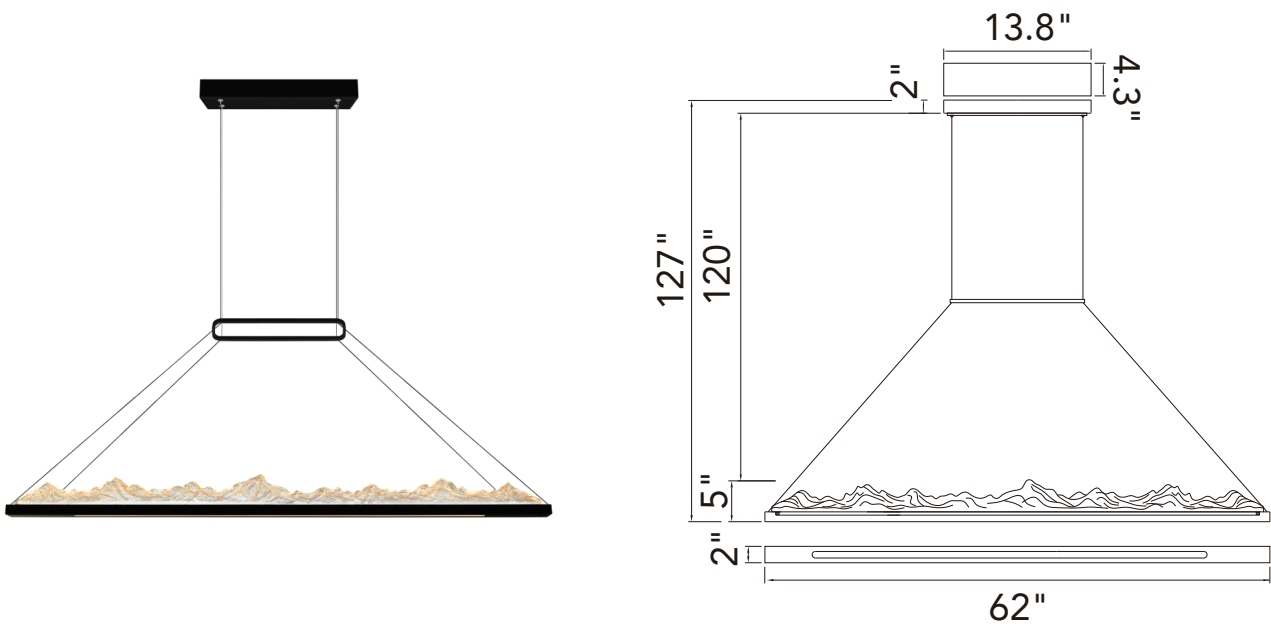

PROJECT: _____
 FIXTURE TYPE: _____
 LOCATION: _____
 CONTACT/PHONE: _____

Item	1601P62-101
Collection	HIMALAYAS
Category	Chandelier
Finish	Black
Glass	Artisanal Glass
Crystal	-----
Acrylic	-----

Shade Color	-----
Min Assembled Height	19"
Max Assembled Height	127"
Width	62"
Length	2"
Extension Wall Mounts	-----
Input	120V AC,60HZ,AC

Lumens	1976
Light Source	Integrated LED
Bulb Info.	38W
Included	Yes
Dimmable	Yes
Colour Temp	3000/4000/5000
Weight	15.4 Lbs

CWI Lighting
 140 Steelcase Rd W
 Markham, ON L3R 3J9
 Canada

CWI Lighting
 295 Fire Tower Dr
 Tonawanda, NY 14150
 USA