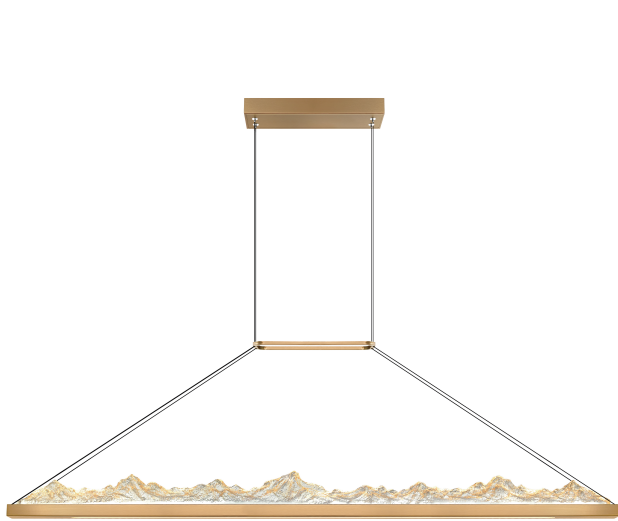

PROJECT: _____
 FIXTURE TYPE: _____
 LOCATION: _____
 CONTACT/PHONE: _____

Item	1601P62-624
Collection	HIMALAYAS
Category	Chandelier
Finish	Brass
Glass	Artisanal Glass
Crystal	-----
Acrylic	-----

Shade Color	-----
Min Assembled Height	19"
Max Assembled Height	127"
Width	62"
Length	2"
Extension Wall Mounts	-----
Input	120V AC,60HZ,AC

Lumens	1976
Light Source	Integrated LED
Bulb Info.	38W
Included	Yes
Dimmable	Yes
Colour Temp	3000/4000/5000
Weight	15.4 Lbs

CWI Lighting
 140 Steelcase Rd W
 Markham, ON L3R 3J9
 Canada

CWI Lighting
 295 Fire Tower Dr
 Tonawanda, NY 14150
 USA