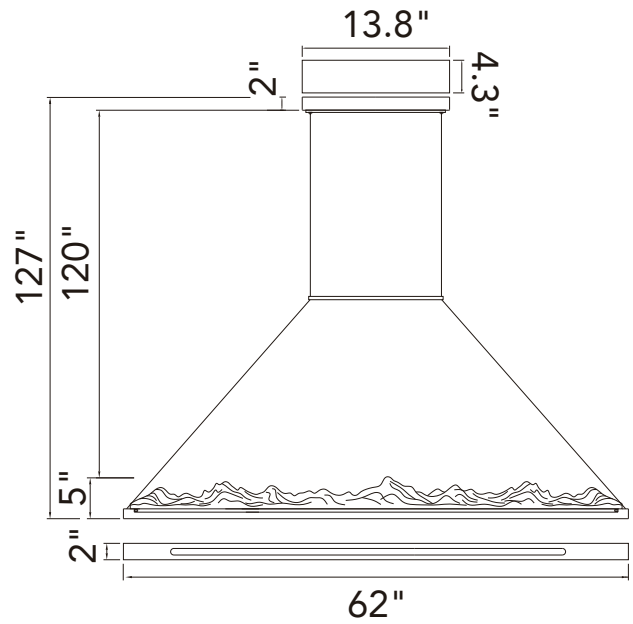

PROJECT: _____
 FIXTURE TYPE: _____
 LOCATION: _____
 CONTACT/PHONE: _____

Item	1601P62-624
Collection	HIMALAYAS
Category	Chandelier
Finish	Brass
Glass	Artisanal Glass
Crystal	-----
Acrylic	-----

Shade Color	-----
Min Assembled Height	19"
Max Assembled Height	127"
Width	62"
Length	2"
Extension Wall Mounts	-----
Input	120V AC,60HZ,AC

Lumens	1976
Light Source	Integrated LED
Bulb Info.	38W
Included	Yes
Dimmable	Yes
Colour Temp	3000/4000/5000
Weight	15.4 Lbs

CWI Lighting
 140 Steelcase Rd W
 Markham, ON L3R 3J9
 Canada

CWI Lighting
 295 Fire Tower Dr
 Tonawanda, NY 14150
 USA