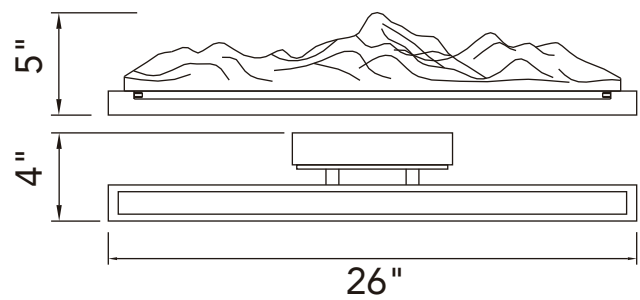

PROJECT: \_\_\_\_\_  
 FIXTURE TYPE: \_\_\_\_\_  
 LOCATION: \_\_\_\_\_  
 CONTACT/PHONE: \_\_\_\_\_

Item	1601W26-101	Shade Color	-----	Lumens	936
Collection	HIMALAYAS	Min Assembled Height	5"	Light Source	Integrated LED
Category	Vanity Light	Max Assembled Height	-----	Bulb Info.	18W
Finish	Black	Width	26"	Included	Yes
Glass	Artisanal Glass	Length	-----	Dimmable	Yes
Crystal	-----	Extension Wall Mounts	4"	Colour Temp	3000/4000/5000
Acrylic	-----	Input	120V AC,60HZ,AC	Weight	7.26 Lbs