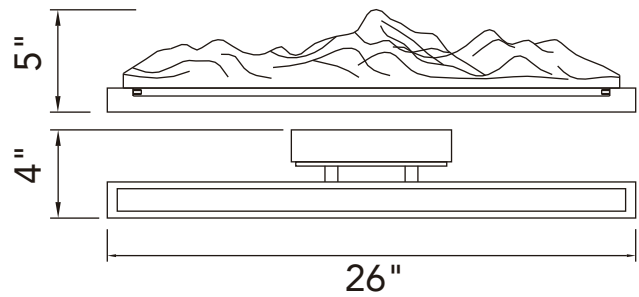

PROJECT: \_\_\_\_\_  
 FIXTURE TYPE: \_\_\_\_\_  
 LOCATION: \_\_\_\_\_  
 CONTACT/PHONE: \_\_\_\_\_

|            |                 |                       |                 |              |                |
|------------|-----------------|-----------------------|-----------------|--------------|----------------|
| Item       | 1601W26-624     | Shade Color           | -----           | Lumens       | 936            |
| Collection | HIMALAYAS       | Min Assembled Height  | 5"              | Light Source | Integrated LED |
| Category   | Vanity Light    | Max Assembled Height  | -----           | Bulb Info.   | 18W            |
| Finish     | Brass           | Width                 | 26"             | Included     | Yes            |
| Glass      | Artisanal Glass | Length                | -----           | Dimmable     | Yes            |
| Crystal    | -----           | Extension Wall Mounts | 4"              | Colour Temp  | 3000/4000/5000 |
| Acrylic    | -----           | Input                 | 120V AC,60HZ,AC | Weight       | 7.26 Lbs       |