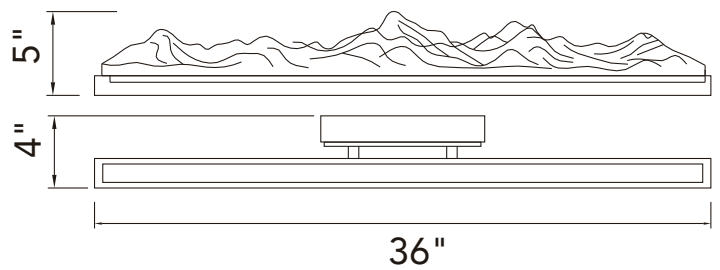

PROJECT: \_\_\_\_\_  
 FIXTURE TYPE: \_\_\_\_\_  
 LOCATION: \_\_\_\_\_  
 CONTACT/PHONE: \_\_\_\_\_

Item	1601W36-101
Collection	HIMALAYAS
Category	Vanity Light
Finish	Black
Glass	Artisanal Glass
Crystal	-----
Acrylic	-----

Shade Color	-----
Min Assembled Height	5"
Max Assembled Height	-----
Width	37.5"
Length	-----
Extension Wall Mounts	4"
Input	120V AC,60HZ,AC

Lumens	936
Light Source	Integrated LED
Bulb Info.	18W
Included	Yes
Dimmable	Yes
Colour Temp	3000/4000/5000
Weight	8.65 Lbs