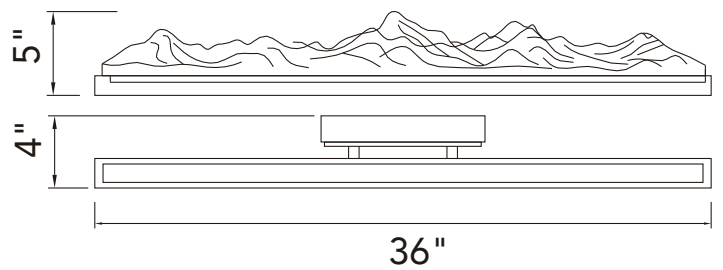

PROJECT: _____
 FIXTURE TYPE: _____
 LOCATION: _____
 CONTACT/PHONE: _____

Item	1601W36-624
Collection	HIMALAYAS
Category	Vanity Light
Finish	Brass
Glass	Artisanal Glass
Crystal	-----
Acrylic	-----

Shade Color	-----
Min Assembled Height	5"
Max Assembled Height	-----
Width	37.5"
Length	-----
Extension Wall Mounts	4"
Input	120V AC,60HZ,AC

Lumens	936
Light Source	Integrated LED
Bulb Info.	18W
Included	Yes
Dimmable	Yes
Colour Temp	3000/4000/5000
Weight	8.65 Lbs

CWI Lighting
 140 Steelcase Rd W
 Markham, ON L3R 3J9
 Canada

CWI Lighting
 295 Fire Tower Dr
 Tonawanda, NY 14150
 USA