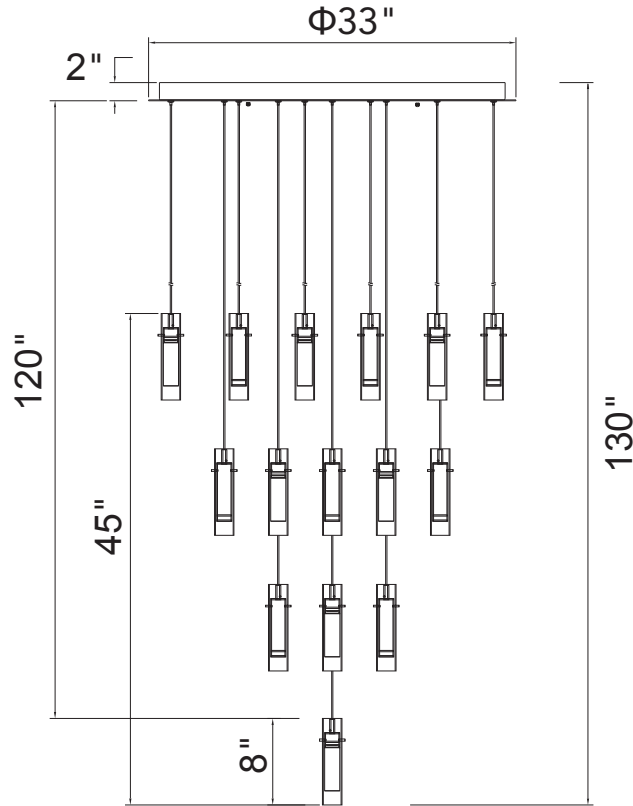

PROJECT: _____
 FIXTURE TYPE: _____
 LOCATION: _____
 CONTACT/PHONE: _____

Item	1606P33-37-101
Collection	OLINDA
Category	Chandelier
Finish	Black
Glass	Clear
Crystal	-----
Acrylic	Frosted

Shade Color	-----
Min Assembled Height	47"
Max Assembled Height	130"
Width	33"
Length	-----
Extension Wall Mounts	-----
Input	120V AC,60HZ,AC

Lumens	3848
Light Source	Integrated LED
Bulb Info.	74W
Included	Yes
Dimmable	Yes
Colour Temp	3000
Weight	55.12 Lbs

CWI Lighting
 140 Steelcase Rd W
 Markham, ON L3R 3J9
 Canada

CWI Lighting
 295 Fire Tower Dr
 Tonawanda, NY 14150
 USA