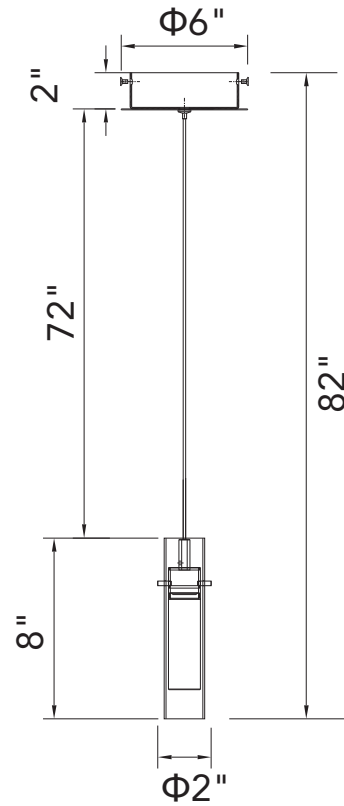

PROJECT: _____
 FIXTURE TYPE: _____
 LOCATION: _____
 CONTACT/PHONE: _____

Item	1606P5-1-602
Collection	OLINDA
Category	Pendant
Finish	Satin Gold
Glass	Clear
Crystal	-----
Acrylic	Frosted

Shade Color	-----
Min Assembled Height	10.5"
Max Assembled Height	82"
Width	2"
Length	-----
Extension Wall Mounts	-----
Input	120V AC,60HZ,AC

Lumens	104
Light Source	Integrated LED
Bulb Info.	2W
Included	Yes
Dimmable	Yes
Colour Temp	3000
Weight	0.66 Lbs

CWI Lighting
 140 Steelcase Rd W
 Markham, ON L3R 3J9
 Canada

CWI Lighting
 295 Fire Tower Dr
 Tonawanda, NY 14150
 USA