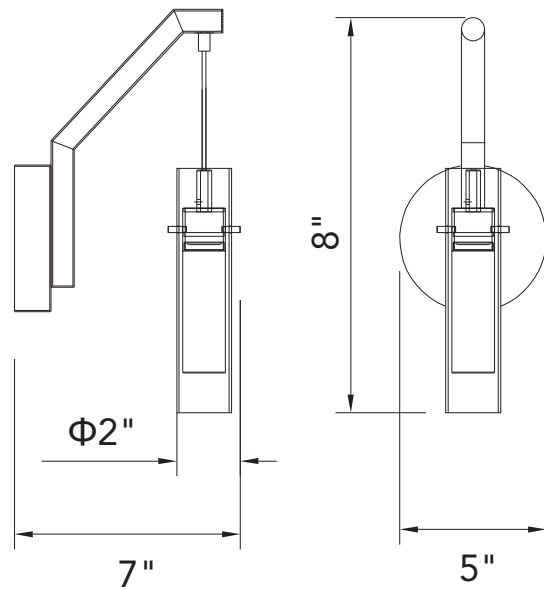

PROJECT: _____
 FIXTURE TYPE: _____
 LOCATION: _____
 CONTACT/PHONE: _____

Item	1606W5-1-101
Collection	OLINDA
Category	Wall Light
Finish	Black
Glass	Clear
Crystal	-----
Acrylic	Frosted

Shade Color	-----
Min Assembled Height	8"
Max Assembled Height	-----
Width	5"
Length	-----
Extension Wall Mounts	7"
Input	120V AC,60HZ,AC

Lumens	104
Light Source	Integrated LED
Bulb Info.	2W
Included	Yes
Dimmable	Yes
Colour Temp	3000
Weight	1.76 Lbs

CWI Lighting
 140 Steelcase Rd W
 Markham, ON L3R 3J9
 Canada

CWI Lighting
 295 Fire Tower Dr
 Tonawanda, NY 14150
 USA