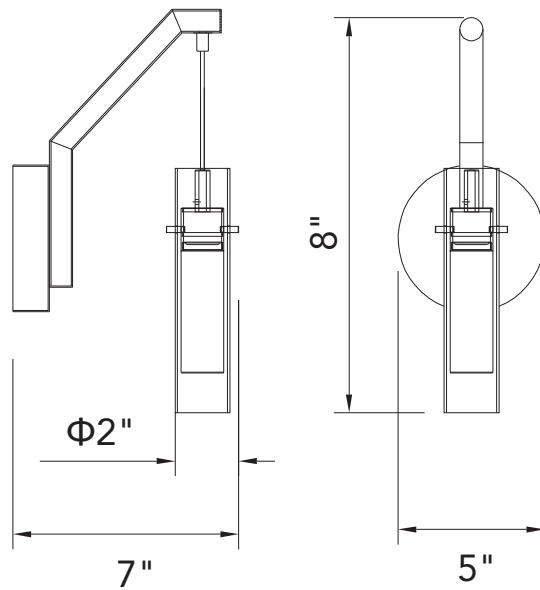

PROJECT: \_\_\_\_\_  
 FIXTURE TYPE: \_\_\_\_\_  
 LOCATION: \_\_\_\_\_  
 CONTACT/PHONE: \_\_\_\_\_

Item	1606W5-1-602
Collection	OLINDA
Category	Wall Light
Finish	Satin Gold
Glass	Clear
Crystal	-----
Acrylic	Frosted

Shade Color	-----
Min Assembled Height	8"
Max Assembled Height	-----
Width	5"
Length	-----
Extension Wall Mounts	7"
Input	120V AC,60HZ,AC

Lumens	104
Light Source	Integrated LED
Bulb Info.	2W
Included	Yes
Dimmable	Yes
Colour Temp	3000
Weight	1.76 Lbs