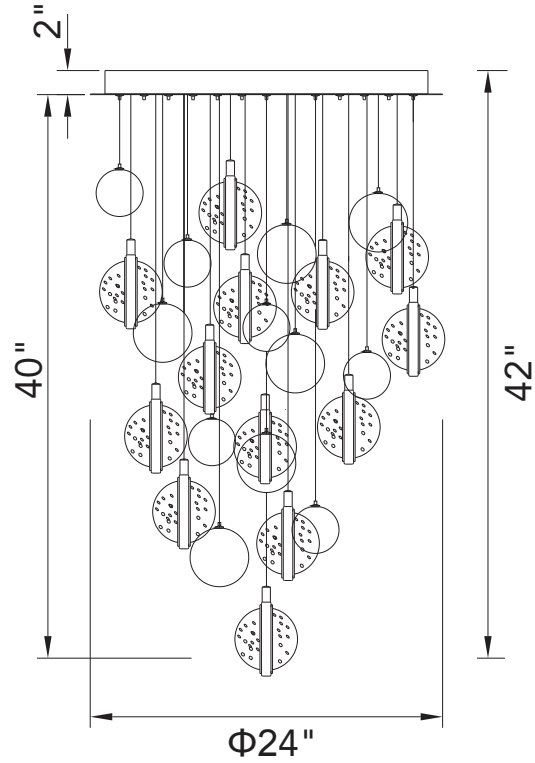

PROJECT: _____

FIXTURE TYPE: _____

LOCATION: _____

CONTACT/PHONE: _____

Item	1673P24-13-613
Collection	Salvador
Category	Chandelier
Finish	Polished Nickel
Glass	-----
Crystal	Bubbled
Acrylic	-----

Shade Color	-----
Min Assembled Height	42"
Max Assembled Height	-----
Width	24"
Length	-----
Extension Wall Mounts	-----
Input	120V AC,60HZ,AC

Lumens	1352
Light Source	Integrated LED
Bulb Info.	26W
Included	Yes
Dimmable	Yes
Colour Temp	3000
Weight	57.32 Lbs

CWI Lighting
140 Steelcase Rd W
Markham, ON L3R 3J9
Canada

CWI Lighting
295 Fire Tower Dr
Tonawanda, NY 14150
USA