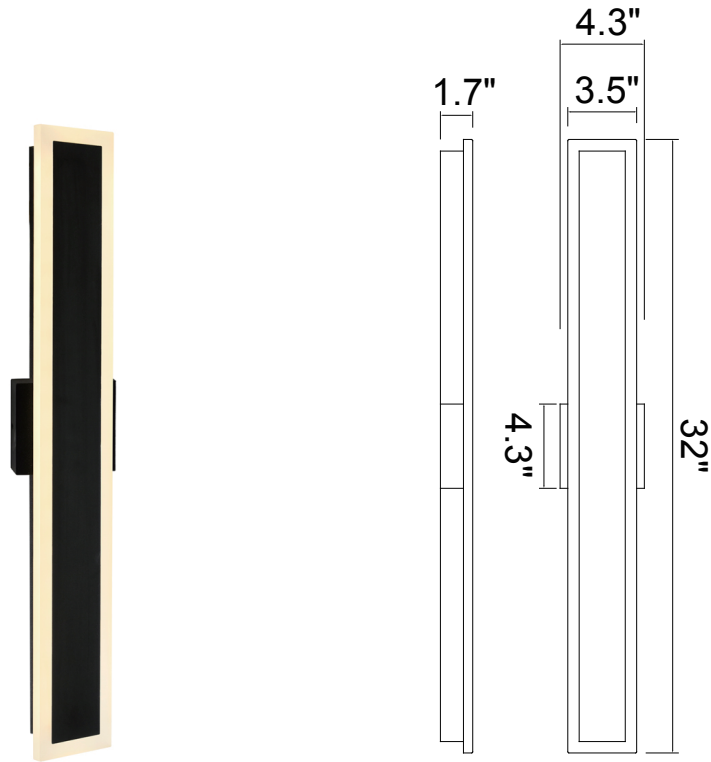

PROJECT: _____
 FIXTURE TYPE: _____
 LOCATION: _____
 CONTACT/PHONE: _____

Item	1694W32-101
Collection	MALIBU
Category	Outdoor Wall Light
Finish	Black
Glass	-----
Crystal	-----
Acrylic	Frosted
Coastal/Marine Grade	No

Shade Color	-----
Min Assembled Height	32"
Max Assembled Height	32"
Width	3.5"
Length	-----
Extension Wall Mounts	1.7"
Input	120V AC,60HZ,AC
Title 24 Compliant	No

Lumens	364
Light Source	Integrated LED
Bulb Info.	7W
Included	Yes
Dimmable	Yes
Colour Temp	3000
Weight	2.42 Lbs
Frame Material	Aluminum