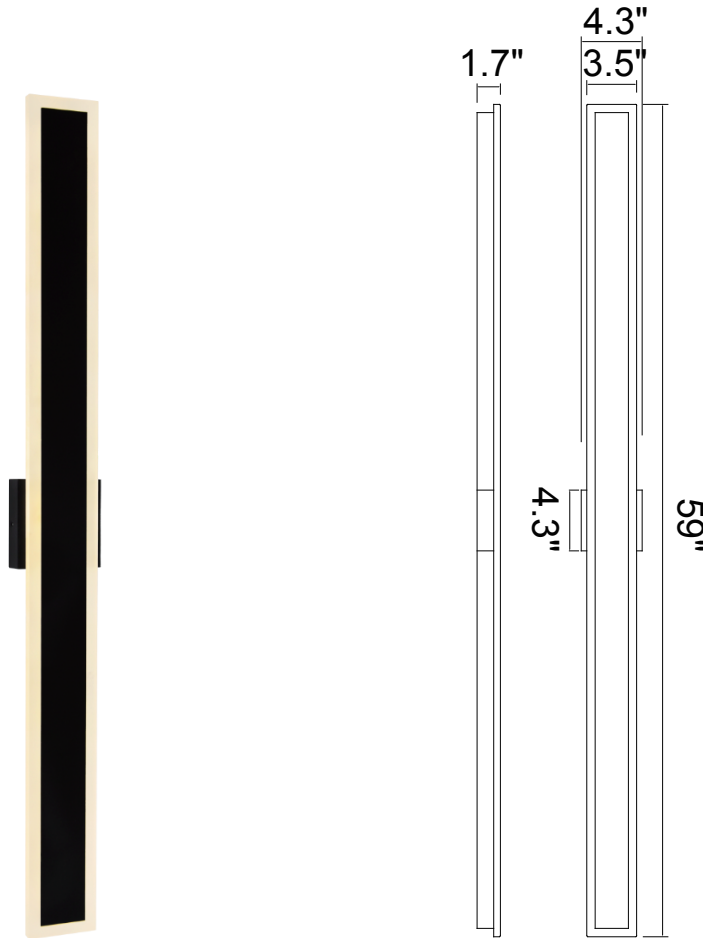

PROJECT: _____
 FIXTURE TYPE: _____
 LOCATION: _____
 CONTACT/PHONE: _____

Item	1694W59-101
Collection	MALIBU
Category	Outdoor Wall Light
Finish	Black
Glass	-----
Crystal	-----
Acrylic	Frosted
Coastal/Marine Grade	No

Shade Color	-----
Min Assembled Height	59"
Max Assembled Height	59"
Width	3.5"
Length	-----
Extension Wall Mounts	1.7"
Input	120V AC,60HZ,AC
Title 24 Compliant	No

Lumens	780
Light Source	Integrated LED
Bulb Info.	15W
Included	Yes
Dimmable	Yes
Colour Temp	3000
Weight	6.38 Lbs
Frame Material	Aluminum