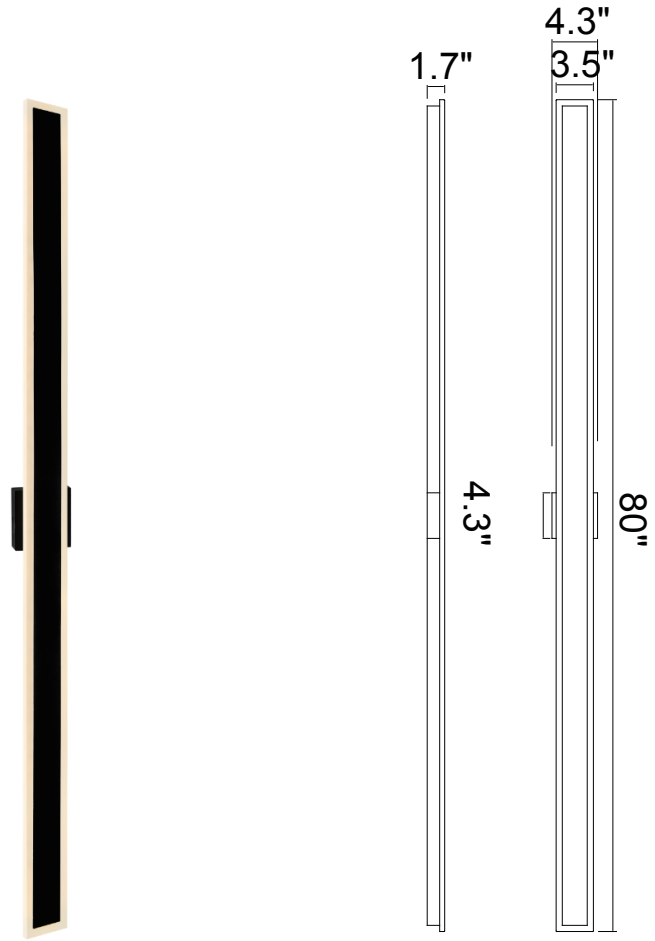

PROJECT: _____
 FIXTURE TYPE: _____
 LOCATION: _____
 CONTACT/PHONE: _____

Item	1694W80-101
Collection	MALIBU
Category	Outdoor Wall Light
Finish	Black
Glass	-----
Crystal	-----
Acrylic	Frosted
Coastal/Marine Grade	No

Shade Color	-----
Min Assembled Height	80"
Max Assembled Height	80"
Width	3.5"
Length	-----
Extension Wall Mounts	1.7"
Input	120V AC,60HZ,AC
Title 24 Compliant	No

Lumens	936
Light Source	Integrated LED
Bulb Info.	18W
Included	Yes
Dimmable	Yes
Colour Temp	3000
Weight	9.24 Lbs
Frame Material	Aluminum