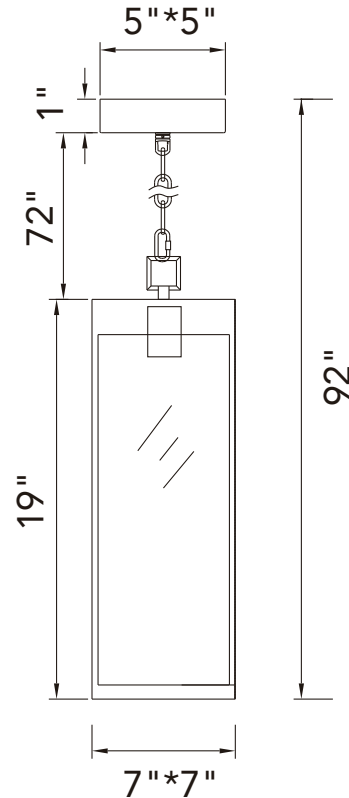

PROJECT: _____
 FIXTURE TYPE: _____
 LOCATION: _____
 CONTACT/PHONE: _____

Item	1695P7-1-101
Collection	WINDSOR
Category	Outdoor Hanging Light
Finish	Black
Glass	Clear
Crystal	-----
Acrylic	-----

Shade Color	-----
Min Assembled Height	20"
Max Assembled Height	92"
Width	7"
Length	7"
Extension Wall Mounts	-----
Input	120V AC,60HZ,AC

Lumens	-----
Light Source	E26
Bulb Info.	1x60W
Included	-----
Dimmable	Yes
Colour Temp	-----
Weight	8.8 Lbs

CWI Lighting
 140 Steelcase Rd W
 Markham, ON L3R 3J9
 Canada

CWI Lighting
 295 Fire Tower Dr
 Tonawanda, NY 14150
 USA