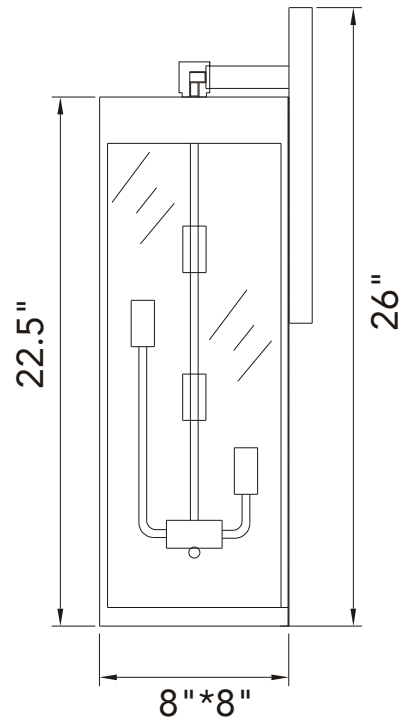

PROJECT: _____
 FIXTURE TYPE: _____
 LOCATION: _____
 CONTACT/PHONE: _____

Item	1695W8-4-101
Collection	WINDSOR
Category	Outdoor Wall Light
Finish	Black
Glass	Clear
Crystal	-----
Acrylic	-----

Shade Color	-----
Min Assembled Height	26"
Max Assembled Height	-----
Width	8"
Length	-----
Extension Wall Mounts	8"
Input	120V AC,60HZ,AC

Lumens	-----
Light Source	E12
Bulb Info.	4x60W
Included	-----
Dimmable	Yes
Colour Temp	-----
Weight	13.2 Lbs

CWI Lighting
 140 Steelcase Rd W
 Markham, ON L3R 3J9
 Canada

CWI Lighting
 295 Fire Tower Dr
 Tonawanda, NY 14150
 USA