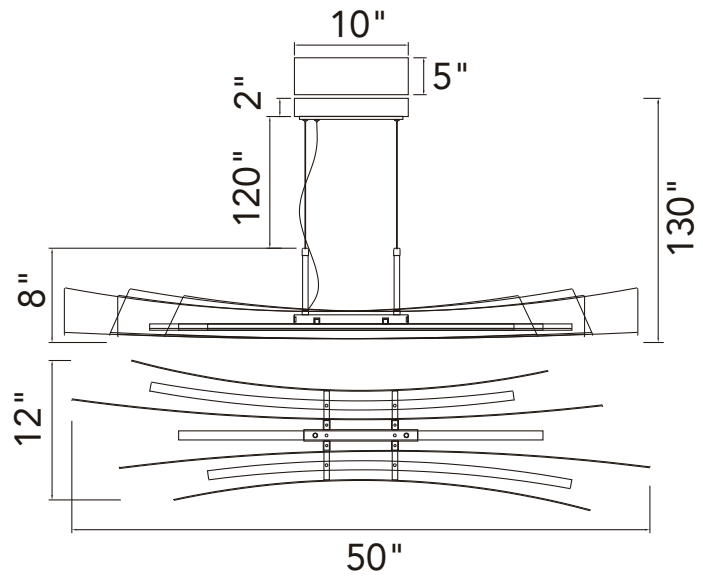

PROJECT: _____
 FIXTURE TYPE: _____
 LOCATION: _____
 CONTACT/PHONE: _____

Item	1698P50-101
Collection	CANDORA
Category	Chandelier
Finish	Black
Glass	-----
Crystal	-----
Acrylic	-----

Shade Color	-----
Min Assembled Height	10"
Max Assembled Height	130"
Width	50"
Length	12"
Extension Wall Mounts	-----
Input	120V AC,60HZ,AC

Lumens	1404
Light Source	Integrated LED
Bulb Info.	27W
Included	Yes
Dimmable	Yes
Colour Temp	3000/4000/5000
Weight	14.97 Lbs

CWI Lighting
 140 Steelcase Rd W
 Markham, ON L3R 3J9
 Canada

CWI Lighting
 295 Fire Tower Dr
 Tonawanda, NY 14150
 USA