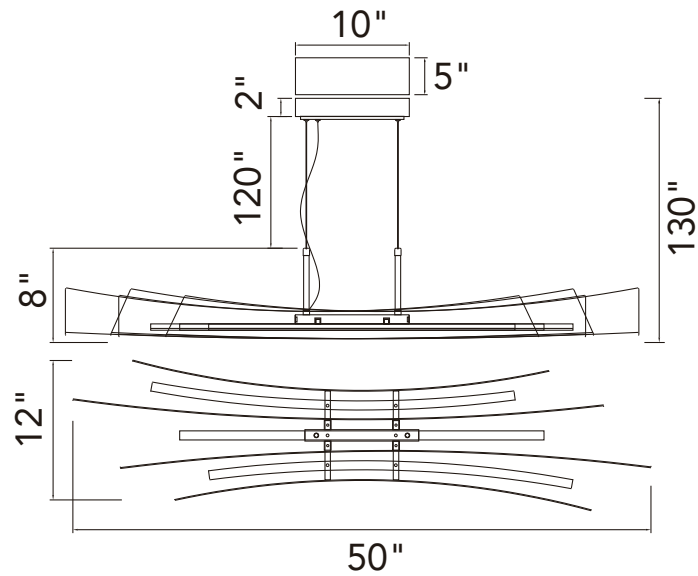

PROJECT: _____
 FIXTURE TYPE: _____
 LOCATION: _____
 CONTACT/PHONE: _____

Item	1698P50-624
Collection	CANDORA
Category	Chandelier
Finish	Brass
Glass	-----
Crystal	-----
Acrylic	-----

Shade Color	-----
Min Assembled Height	10"
Max Assembled Height	130"
Width	50"
Length	12"
Extension Wall Mounts	-----
Input	120V AC,60HZ,AC

Lumens	1404
Light Source	Integrated LED
Bulb Info.	27W
Included	Yes
Dimmable	Yes
Colour Temp	3000/4000/5000
Weight	14.97 Lbs

CWI Lighting
 140 Steelcase Rd W
 Markham, ON L3R 3J9
 Canada

CWI Lighting
 295 Fire Tower Dr
 Tonawanda, NY 14150
 USA