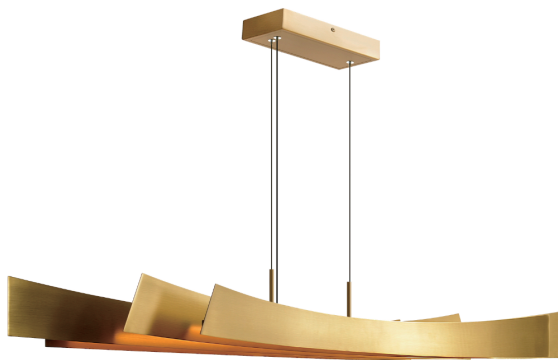

PROJECT: _____
 FIXTURE TYPE: _____
 LOCATION: _____
 CONTACT/PHONE: _____

Item	1698P50-624
Collection	CANDORA
Category	Chandelier
Finish	Brass
Glass	-----
Crystal	-----
Acrylic	-----

Shade Color	-----
Min Assembled Height	10"
Max Assembled Height	130"
Width	50"
Length	12"
Extension Wall Mounts	-----
Input	120V AC,60HZ,AC

Lumens	1404
Light Source	Integrated LED
Bulb Info.	27W
Included	Yes
Dimmable	Yes
Colour Temp	3000/4000/5000
Weight	14.97 Lbs

CWI Lighting
 140 Steelcase Rd W
 Markham, ON L3R 3J9
 Canada

CWI Lighting
 295 Fire Tower Dr
 Tonawanda, NY 14150
 USA