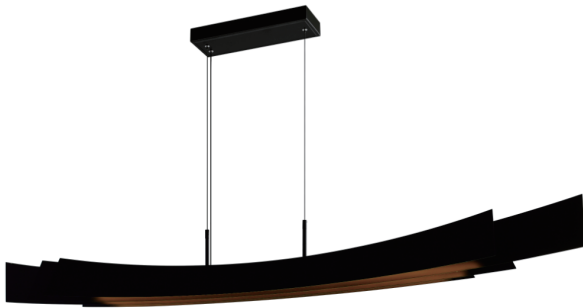

PROJECT: _____
 FIXTURE TYPE: _____
 LOCATION: _____
 CONTACT/PHONE: _____

Item	1698P72-101
Collection	CANDORA
Category	Chandelier
Finish	Black
Glass	-----
Crystal	-----
Acrylic	-----

Shade Color	-----
Min Assembled Height	11"
Max Assembled Height	131"
Width	72"
Length	15"
Extension Wall Mounts	-----
Input	120V AC,60HZ,AC

Lumens	1872
Light Source	Integrated LED
Bulb Info.	36W
Included	Yes
Dimmable	Yes
Colour Temp	3000/4000/5000
Weight	32.34 Lbs

CWI Lighting
 140 Steelcase Rd W
 Markham, ON L3R 3J9
 Canada

CWI Lighting
 295 Fire Tower Dr
 Tonawanda, NY 14150
 USA