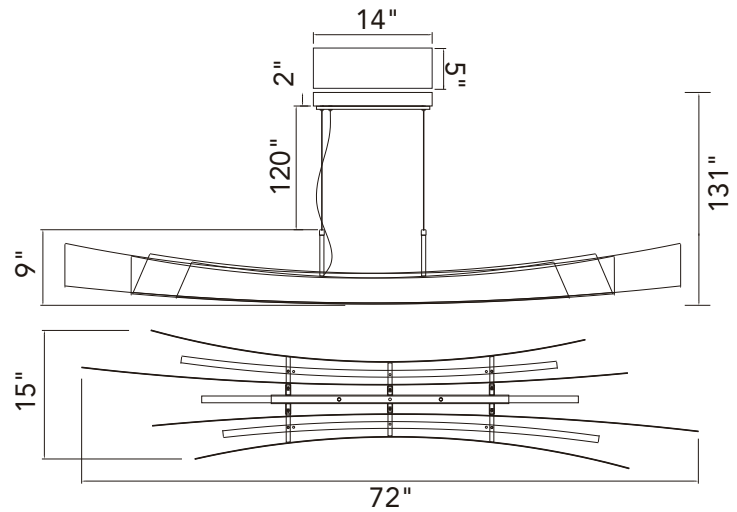

PROJECT: _____
 FIXTURE TYPE: _____
 LOCATION: _____
 CONTACT/PHONE: _____

Item	1698P72-101
Collection	CANDORA
Category	Chandelier
Finish	Black
Glass	-----
Crystal	-----
Acrylic	-----

Shade Color	-----
Min Assembled Height	11"
Max Assembled Height	131"
Width	72"
Length	15"
Extension Wall Mounts	-----
Input	120V AC,60HZ,AC

Lumens	1872
Light Source	Integrated LED
Bulb Info.	36W
Included	Yes
Dimmable	Yes
Colour Temp	3000/4000/5000
Weight	32.34 Lbs

CWI Lighting
 140 Steelcase Rd W
 Markham, ON L3R 3J9
 Canada

CWI Lighting
 295 Fire Tower Dr
 Tonawanda, NY 14150
 USA