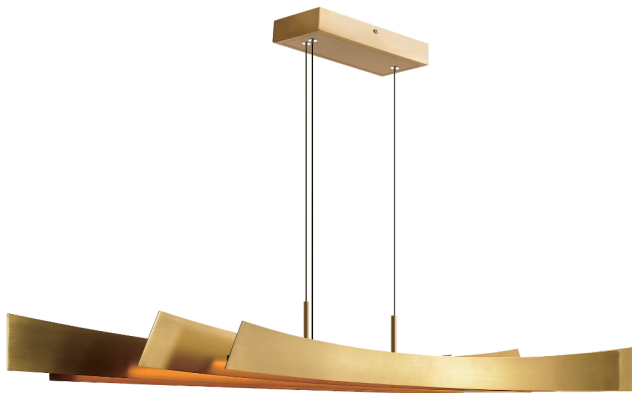

PROJECT: _____
 FIXTURE TYPE: _____
 LOCATION: _____
 CONTACT/PHONE: _____

Item	1698P72-624
Collection	CANDORA
Category	Chandelier
Finish	Brass
Glass	-----
Crystal	-----
Acrylic	-----

Shade Color	-----
Min Assembled Height	11"
Max Assembled Height	131"
Width	72"
Length	15"
Extension Wall Mounts	-----
Input	120V AC,60HZ,AC

Lumens	1872
Light Source	Integrated LED
Bulb Info.	36W
Included	Yes
Dimmable	Yes
Colour Temp	3000/4000/5000
Weight	32.34 Lbs

CWI Lighting
 140 Steelcase Rd W
 Markham, ON L3R 3J9
 Canada

CWI Lighting
 295 Fire Tower Dr
 Tonawanda, NY 14150
 USA