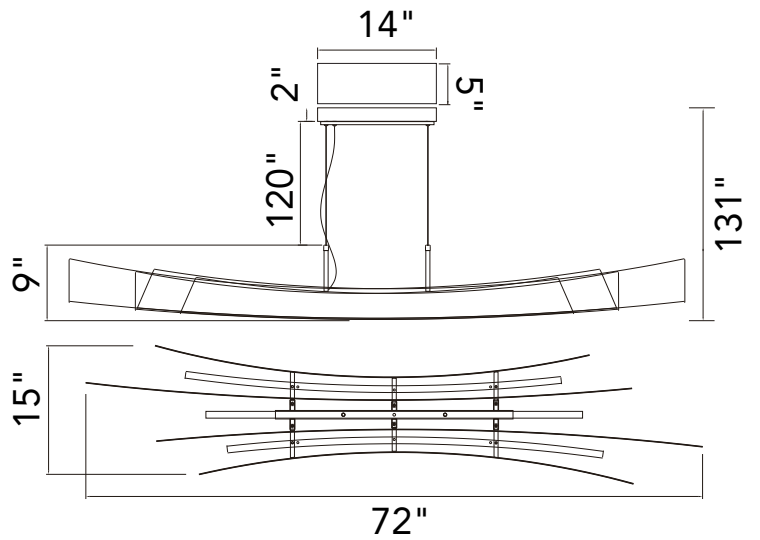

PROJECT: _____
 FIXTURE TYPE: _____
 LOCATION: _____
 CONTACT/PHONE: _____

Item	1698P72-624
Collection	CANDORA
Category	Chandelier
Finish	Brass
Glass	-----
Crystal	-----
Acrylic	-----

Shade Color	-----
Min Assembled Height	11"
Max Assembled Height	131"
Width	72"
Length	15"
Extension Wall Mounts	-----
Input	120V AC,60HZ,AC

Lumens	1872
Light Source	Integrated LED
Bulb Info.	36W
Included	Yes
Dimmable	Yes
Colour Temp	3000/4000/5000
Weight	32.34 Lbs

CWI Lighting
 140 Steelcase Rd W
 Markham, ON L3R 3J9
 Canada

CWI Lighting
 295 Fire Tower Dr
 Tonawanda, NY 14150
 USA