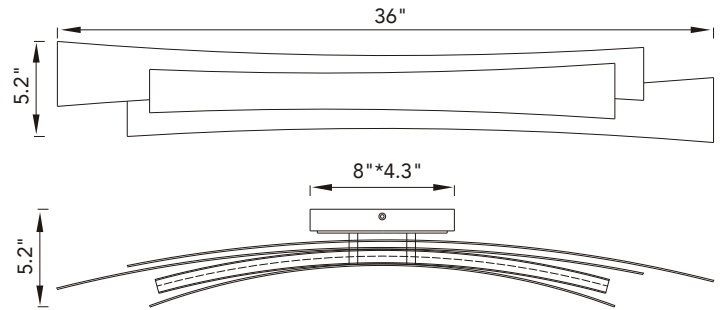

PROJECT: \_\_\_\_\_  
 FIXTURE TYPE: \_\_\_\_\_  
 LOCATION: \_\_\_\_\_  
 CONTACT/PHONE: \_\_\_\_\_

Item	1698W36-101
Collection	CANDORA
Category	Vanity Light
Finish	Black
Glass	-----
Crystal	-----
Acrylic	-----

Shade Color	-----
Min Assembled Height	5.2"
Max Assembled Height	-----
Width	36"
Length	-----
Extension Wall Mounts	5.2"
Input	120V AC,60HZ,AC

Lumens	936
Light Source	Integrated LED
Bulb Info.	18W
Included	Yes
Dimmable	Yes
Colour Temp	3000,4000,5000K
Weight	7.5Lbs