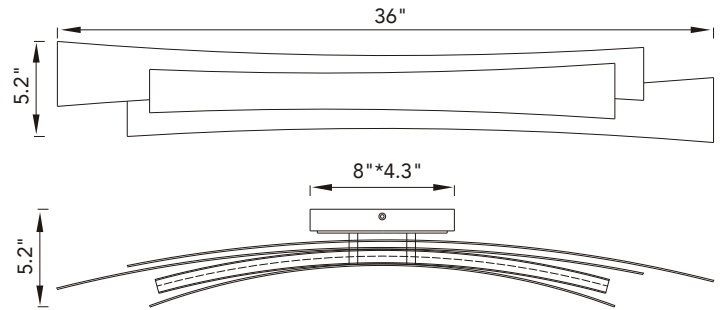

PROJECT: _____
 FIXTURE TYPE: _____
 LOCATION: _____
 CONTACT/PHONE: _____

Item	1698W36-624	Shade Color	-----	Lumens	936
Collection	CANDORA	Min Assembled Height	5.2"	Light Source	Integrated LED
Category	Vanity Light	Max Assembled Height	-----	Bulb Info.	18W
Finish	Brass	Width	36"	Included	Yes
Glass	-----	Length	-----	Dimmable	Yes
Crystal	-----	Extension Wall Mounts	5.2"	Colour Temp	3000,4000,5000K
Acrylic	-----	Input	120V AC,60HZ,AC	Weight	7.5Lbs