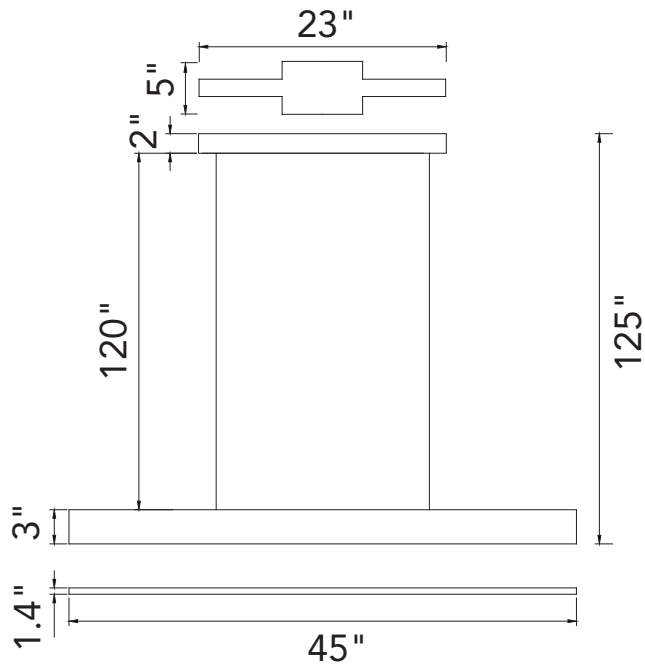

PROJECT: _____
 FIXTURE TYPE: _____
 LOCATION: _____
 CONTACT/PHONE: _____

Item	1701P45-B-101
Collection	PIENZA
Category	Chandelier
Finish	Black
Glass	-----
Crystal	-----
Acrylic	Frosted

Shade Color	-----
Min Assembled Height	5"
Max Assembled Height	125"
Width	45"
Length	1.4"
Extension Wall Mounts	-----
Input	120V AC,60HZ,AC

Lumens	1560
Light Source	Integrated LED
Bulb Info.	30W
Included	Yes
Dimmable	Yes
Colour Temp	3000
Weight	6.6 Lbs

CWI Lighting
 140 Steelcase Rd W
 Markham, ON L3R 3J9
 Canada

CWI Lighting
 295 Fire Tower Dr
 Tonawanda, NY 14150
 USA