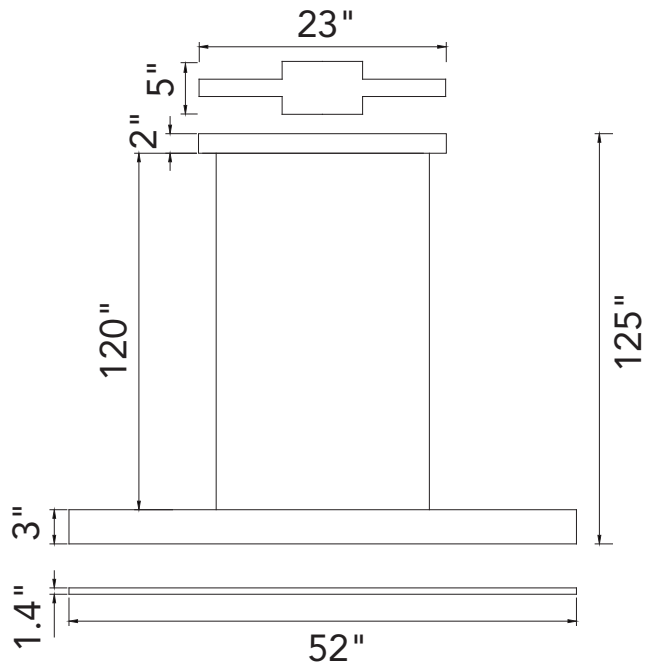

PROJECT: _____
 FIXTURE TYPE: _____
 LOCATION: _____
 CONTACT/PHONE: _____

Item	1701P52-A-101
Collection	PIENZA
Category	Chandelier
Finish	Black
Glass	-----
Crystal	-----
Acrylic	-----

Shade Color	-----
Min Assembled Height	5"
Max Assembled Height	125"
Width	52"
Length	1.4"
Extension Wall Mounts	-----
Input	120V AC,60HZ,AC

Lumens	1560
Light Source	Integrated LED
Bulb Info.	30W
Included	Yes
Dimmable	Yes
Colour Temp	3000
Weight	6.6 Lbs

CWI Lighting
 140 Steelcase Rd W
 Markham, ON L3R 3J9
 Canada

CWI Lighting
 295 Fire Tower Dr
 Tonawanda, NY 14150
 USA