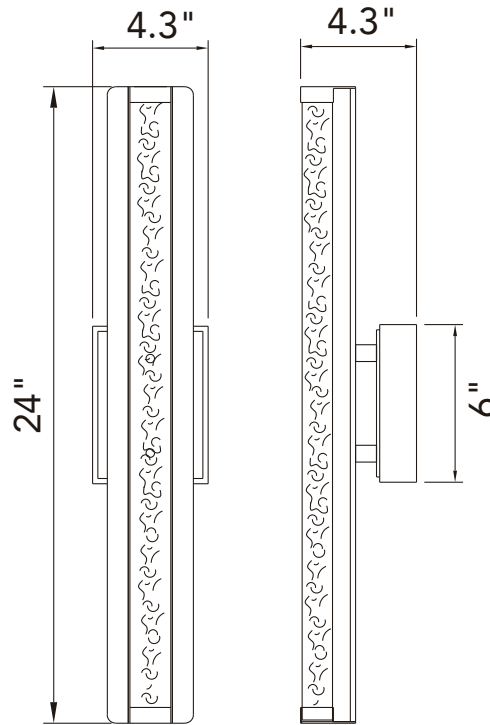

PROJECT: \_\_\_\_\_  
 FIXTURE TYPE: \_\_\_\_\_  
 LOCATION: \_\_\_\_\_  
 CONTACT/PHONE: \_\_\_\_\_

Item	1702W24-101
Collection	FIJI
Category	Wall Sconce
Finish	Black
Glass	-----
Crystal	Clear
Acrylic	-----
Coastal/Marine Grade	No

Shade Color	-----
Min Assembled Height	24"
Max Assembled Height	24"
Width	4.3"
Length	-----
Extension Wall Mounts	4.3
Input	120V AC,60HZ,AC
Title 24 Compliant	No

Lumens	312
Light Source	Integrated LED
Bulb Info.	6W
Included	Yes
Dimmable	Yes
Colour Temp	3000
Weight	7.74 Lbs
Frame Material	Aluminum