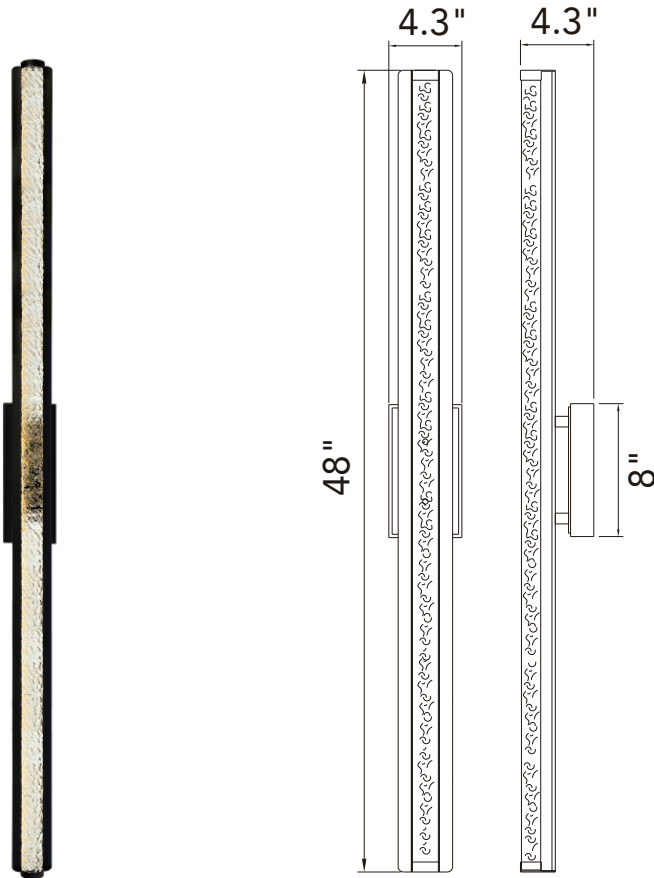

PROJECT: \_\_\_\_\_  
 FIXTURE TYPE: \_\_\_\_\_  
 LOCATION: \_\_\_\_\_  
 CONTACT/PHONE: \_\_\_\_\_

Item	1702W48-101
Collection	FIJI
Category	Outdoor Wall Light
Finish	Black
Glass	-----
Crystal	Clear
Acrylic	-----

Shade Color	-----
Min Assembled Height	48"
Max Assembled Height	-----
Width	4.3"
Length	-----
Extension Wall Mounts	4.3
Input	120V AC,60HZ,AC

Lumens	676
Light Source	Integrated LED
Bulb Info.	13W
Included	Yes
Dimmable	Yes
Colour Temp	3000
Weight	14.08 Lbs