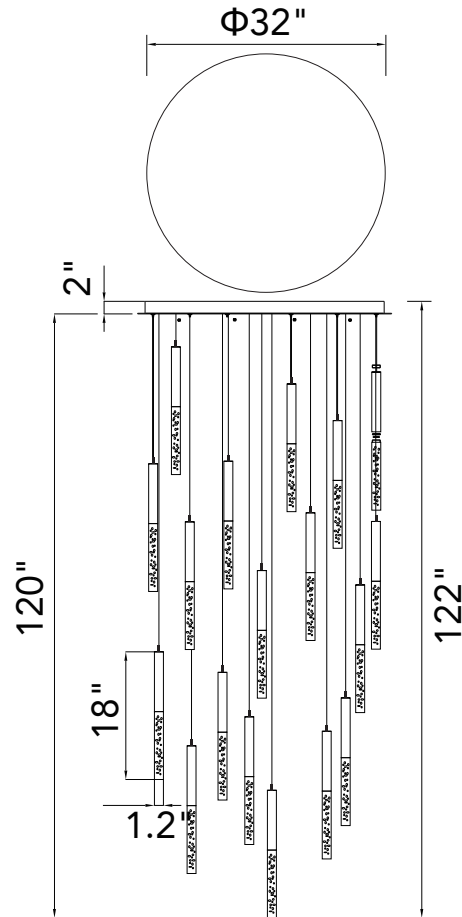

PROJECT: _____
 FIXTURE TYPE: _____
 LOCATION: _____
 CONTACT/PHONE: _____

Item	1703P32-45-602
Collection	DRAGONSWATCH
Category	Chandelier
Finish	Satin Gold
Glass	-----
Crystal	-----
Acrylic	Clear Bubble

Shade Color	-----
Min Assembled Height	19"
Max Assembled Height	122"
Width	32"
Length	-----
Extension Wall Mounts	-----
Input	120V AC,60HZ,AC

Lumens	4680
Light Source	Integrated LED
Bulb Info.	90 W
Included	Yes
Dimmable	Yes
Colour Temp	3000
Weight	57.32 Lbs