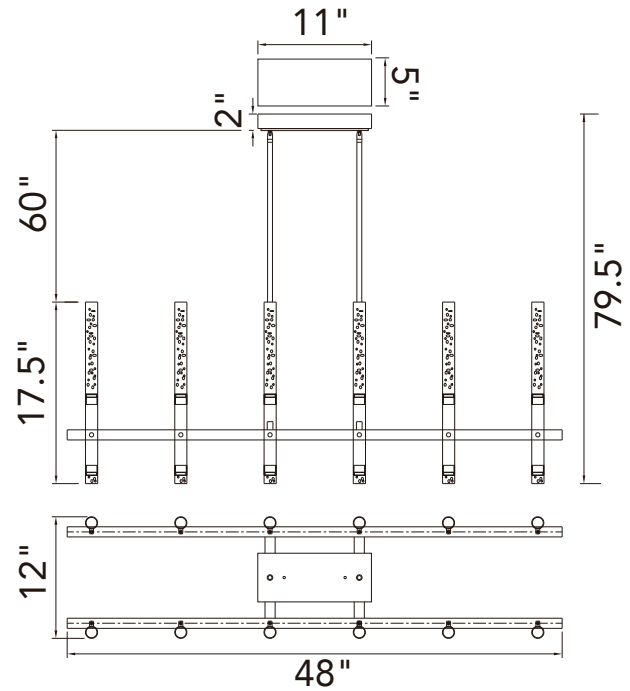

PROJECT: _____
 FIXTURE TYPE: _____
 LOCATION: _____
 CONTACT/PHONE: _____

Item	1703P48-12-101-RC
Collection	DRAGONSWATCH
Category	Chandelier
Finish	Black
Glass	-----
Crystal	-----
Acrylic	Clear Bubble

Shade Color	-----
Min Assembled Height	19.5"
Max Assembled Height	79.5"
Width	48"
Length	12"
Extension Wall Mounts	-----
Input	120V AC,60HZ,AC

Lumens	2340
Light Source	Integrated LED
Bulb Info.	45W
Included	Yes
Dimmable	Yes
Colour Temp	3000
Weight	13.86 Lbs