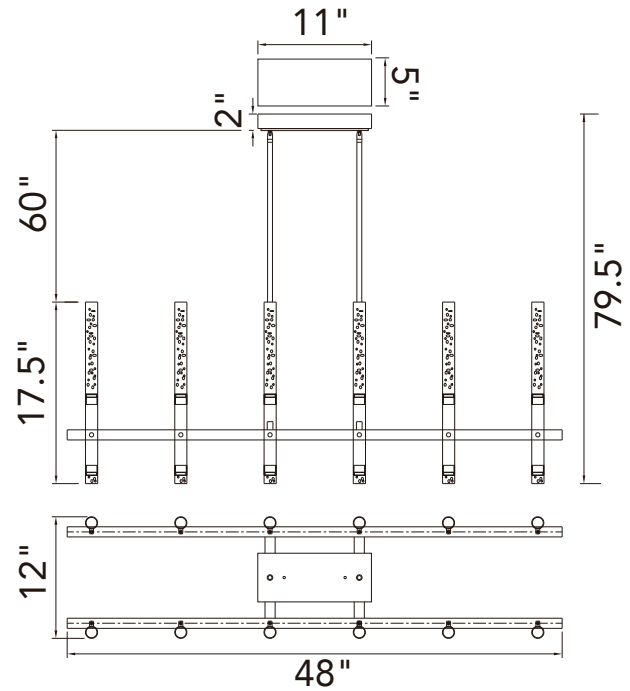

PROJECT: _____
 FIXTURE TYPE: _____
 LOCATION: _____
 CONTACT/PHONE: _____

Item	1703P48-12-602-RC
Collection	DRAGONSWATCH
Category	Chandelier
Finish	Satin Gold
Glass	-----
Crystal	-----
Acrylic	Clear Bubble

Shade Color	-----
Min Assembled Height	19.5"
Max Assembled Height	79.5"
Width	48"
Length	12"
Extension Wall Mounts	-----
Input	120V AC,60HZ,AC

Lumens	2340
Light Source	Integrated LED
Bulb Info.	45W
Included	Yes
Dimmable	Yes
Colour Temp	3000
Weight	13.86 Lbs