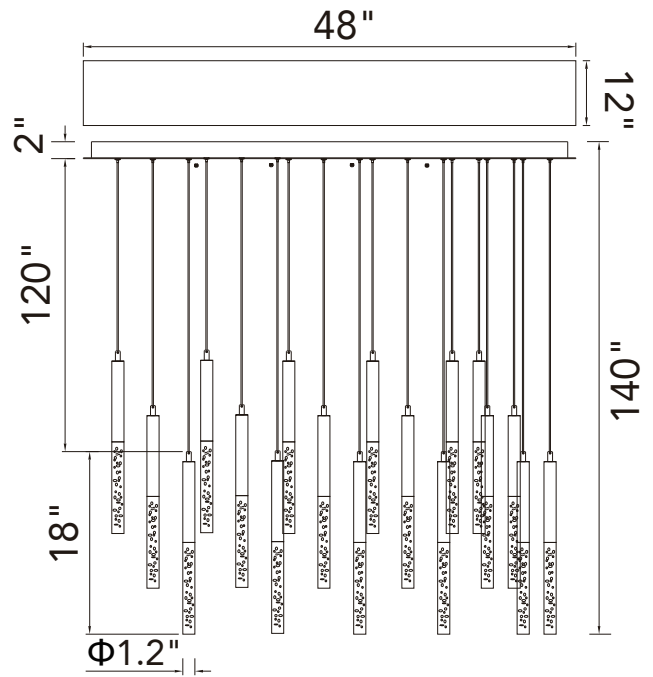

PROJECT: _____
 FIXTURE TYPE: _____
 LOCATION: _____
 CONTACT/PHONE: _____

Item	1703P48-18-101-RC
Collection	DRAGONSWATCH
Category	Chandelier
Finish	Black
Glass	-----
Crystal	-----
Acrylic	Clear Bubble

Shade Color	-----
Min Assembled Height	20"
Max Assembled Height	140"
Width	48"
Length	12"
Extension Wall Mounts	-----
Input	120V AC,60HZ,AC

Lumens	1664
Light Source	Integrated LED
Bulb Info.	32W
Included	Yes
Dimmable	Yes
Colour Temp	3000
Weight	28.6 Lbs