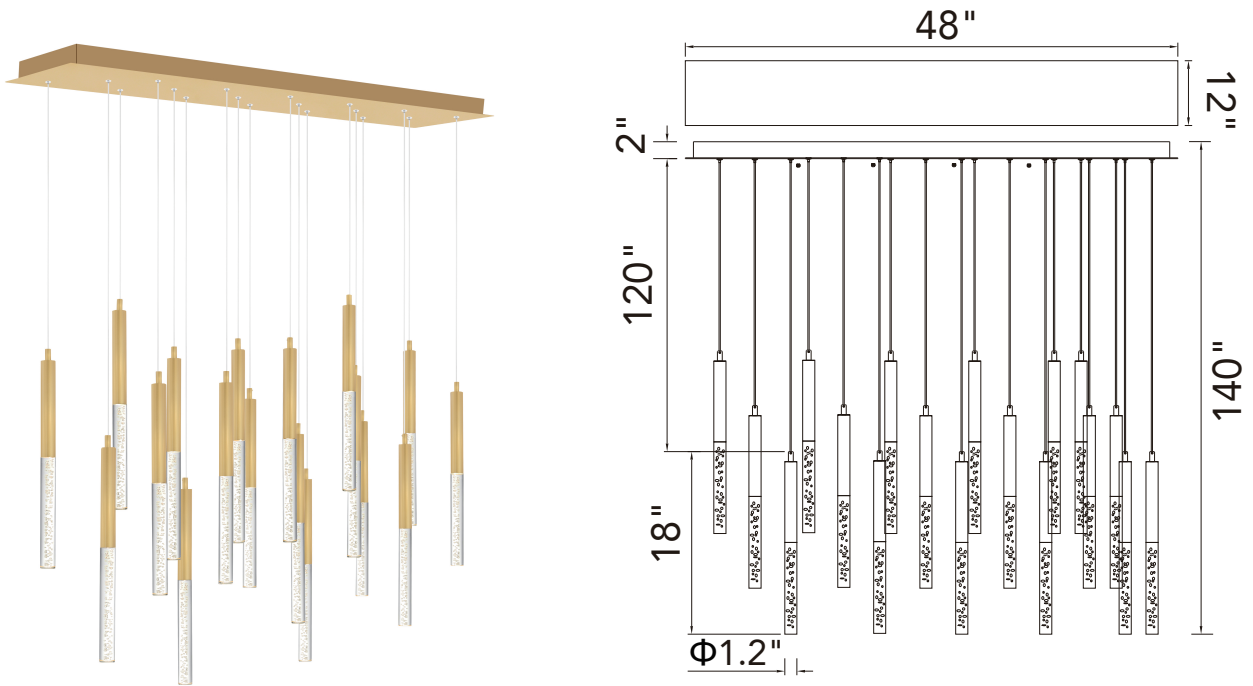

PROJECT: _____
 FIXTURE TYPE: _____
 LOCATION: _____
 CONTACT/PHONE: _____

Item	1703P48-18-602-RC
Collection	DRAGONSWATCH
Category	Chandelier
Finish	Satin Gold
Glass	-----
Crystal	-----
Acrylic	Clear Bubble

Shade Color	-----
Min Assembled Height	20"
Max Assembled Height	140"
Width	48"
Length	12"
Extension Wall Mounts	-----
Input	120V AC,60HZ,AC

Lumens	1664
Light Source	Integrated LED
Bulb Info.	32W
Included	Yes
Dimmable	Yes
Colour Temp	3000
Weight	28.6 Lbs