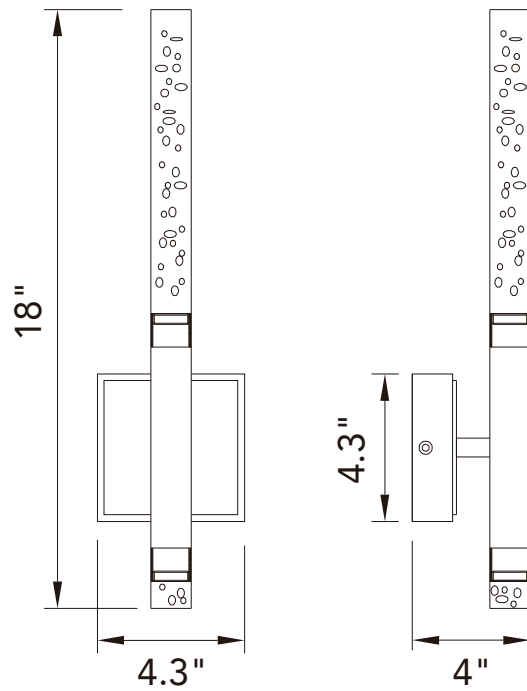

PROJECT: _____
 FIXTURE TYPE: _____
 LOCATION: _____
 CONTACT/PHONE: _____

Item	1703W5-602
Collection	DRAGONSWATCH
Category	Wall Sconce
Finish	Satin Gold
Glass	-----
Crystal	-----
Acrylic	Clear Bubble

Shade Color	-----
Min Assembled Height	18"
Max Assembled Height	18"
Width	4.3"
Length	-----
Extension Wall Mounts	4"
Input	120V AC,60HZ,AC

Lumens	156
Light Source	Integrated LED
Bulb Info.	3W
Included	Yes
Dimmable	Yes
Colour Temp	3000
Weight	2.09 Lbs

CWI Lighting
 2775 Broadway
 Buffalo, NY 14227
 USA

CWI Lighting
 140 Steelcase Rd. W.
 Markham ON. L3R 3J9
 Canada